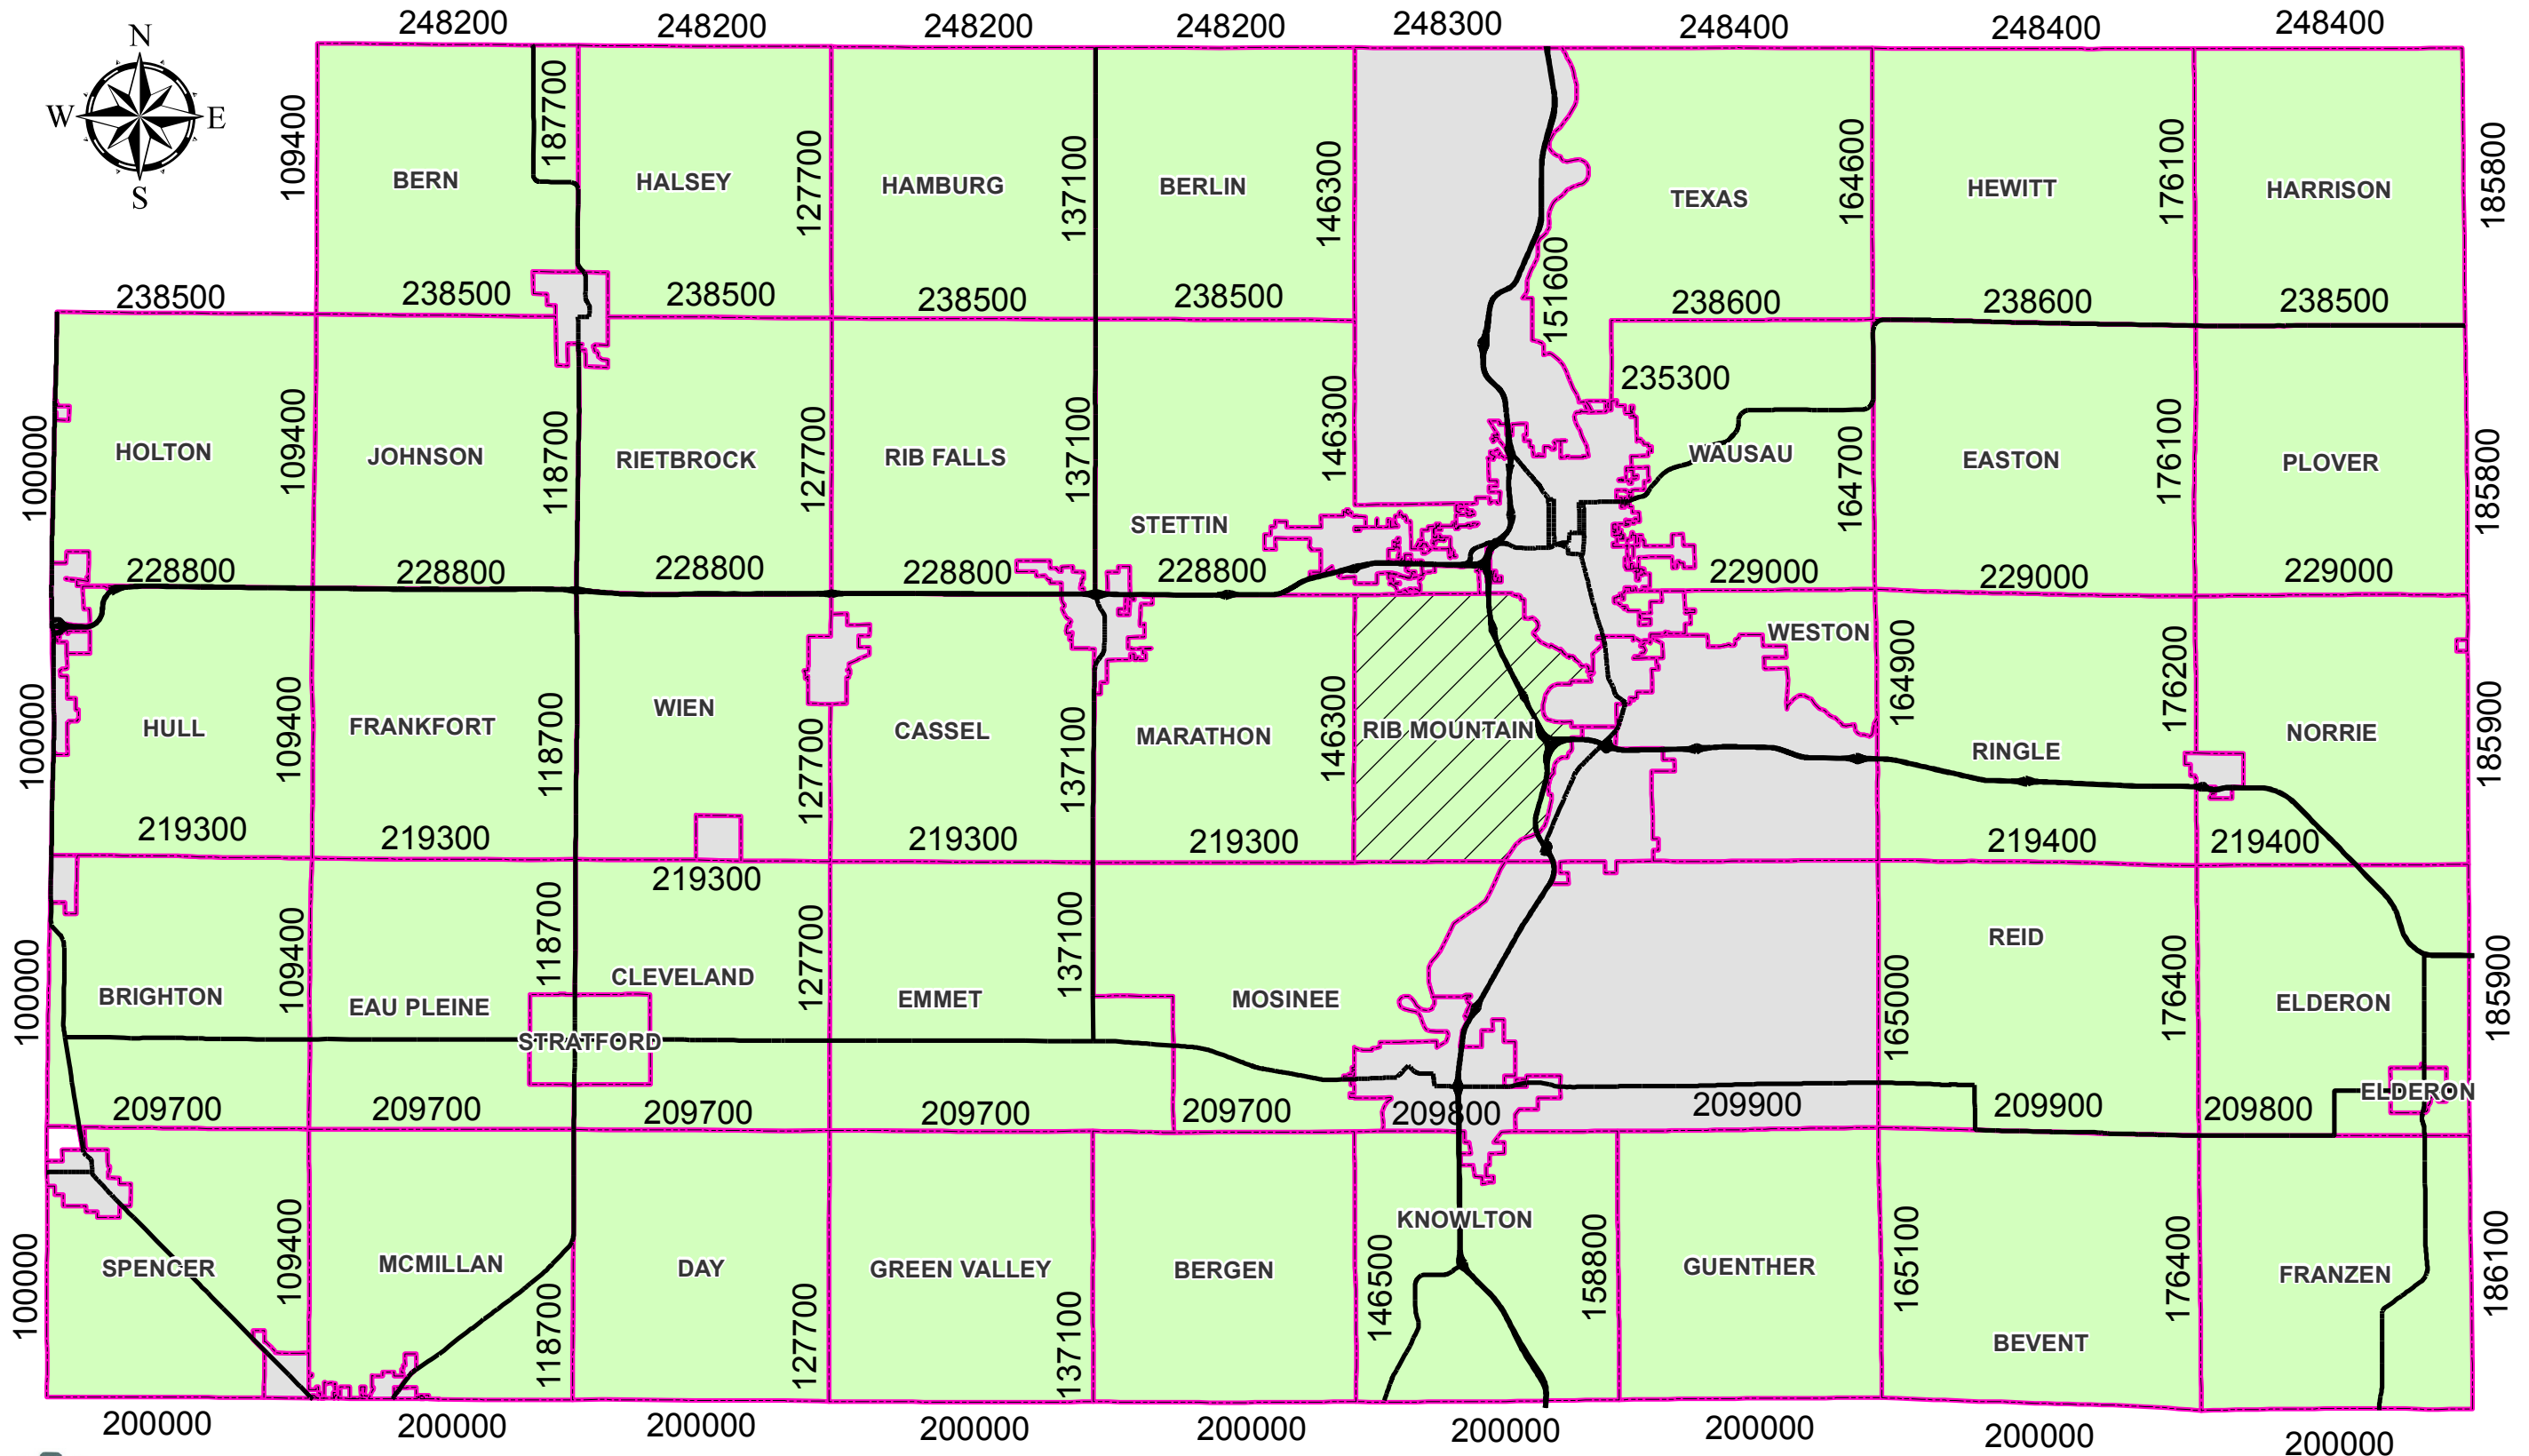

MARATHON COUNTY UNIFORM ADDRESS GRID

Map Date: 04/10/2019

- State & US Highways
- Municipal Boundary
- Areas Using the Uniform Address Grid
- Town of Rib Mountain - Pending review by the Wisconsin Supreme Court
- Incorporated Areas

Document Path: O:\Common\gis\data\address_stuff\Uniform_Address_Maps\Grid\T_xt\WebMap_.mxd

The Marathon County Address Grid starts at the southwest corner of the county. A predominately west/east road will start at the west baseline of 100,000. A predominately south/north road will start from the south baseline of 200,000. Even numbers will be on the north and west sides of a road; odd numbers will be on the south and east sides of the road. As a result of these grid lines, which are due west-east /south- north, numbers may increase differently at the municipal boundary lines across the county.