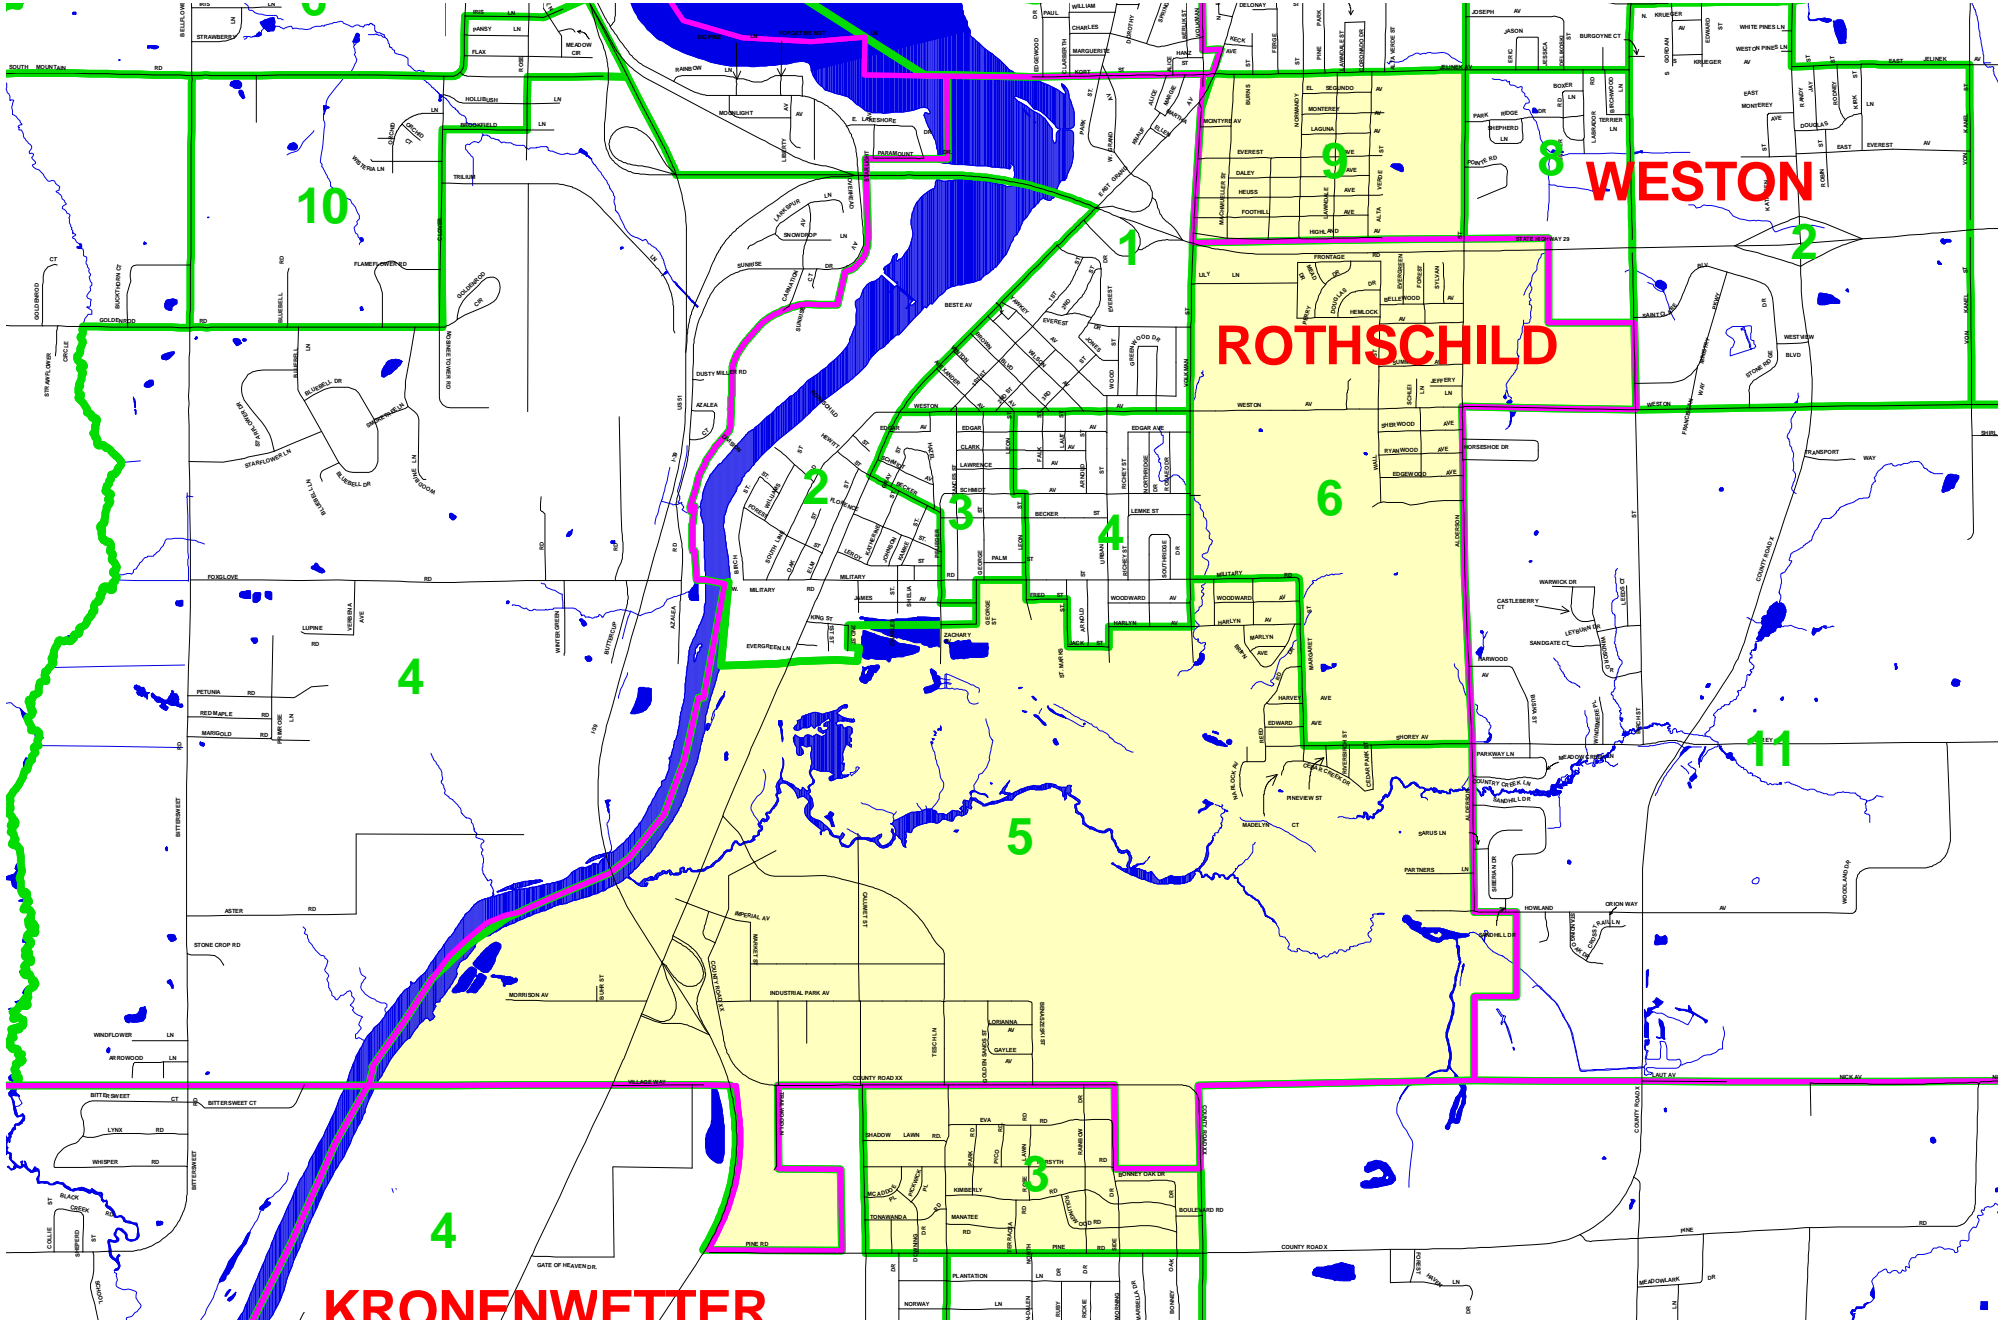

DISTRICT 18

N

- Streets
- Municipal Boundary
- Ward Boundary
- Lakes - Ponds
- Streams

VILLAGE OF KRONENWETTER WARD 3

VILLAGE OF ROTHSCHILD WARDS 5,6

VILLAGE OF WESTON WARD 9

KRONENWETTER

ROTHSCHILD

WESTON