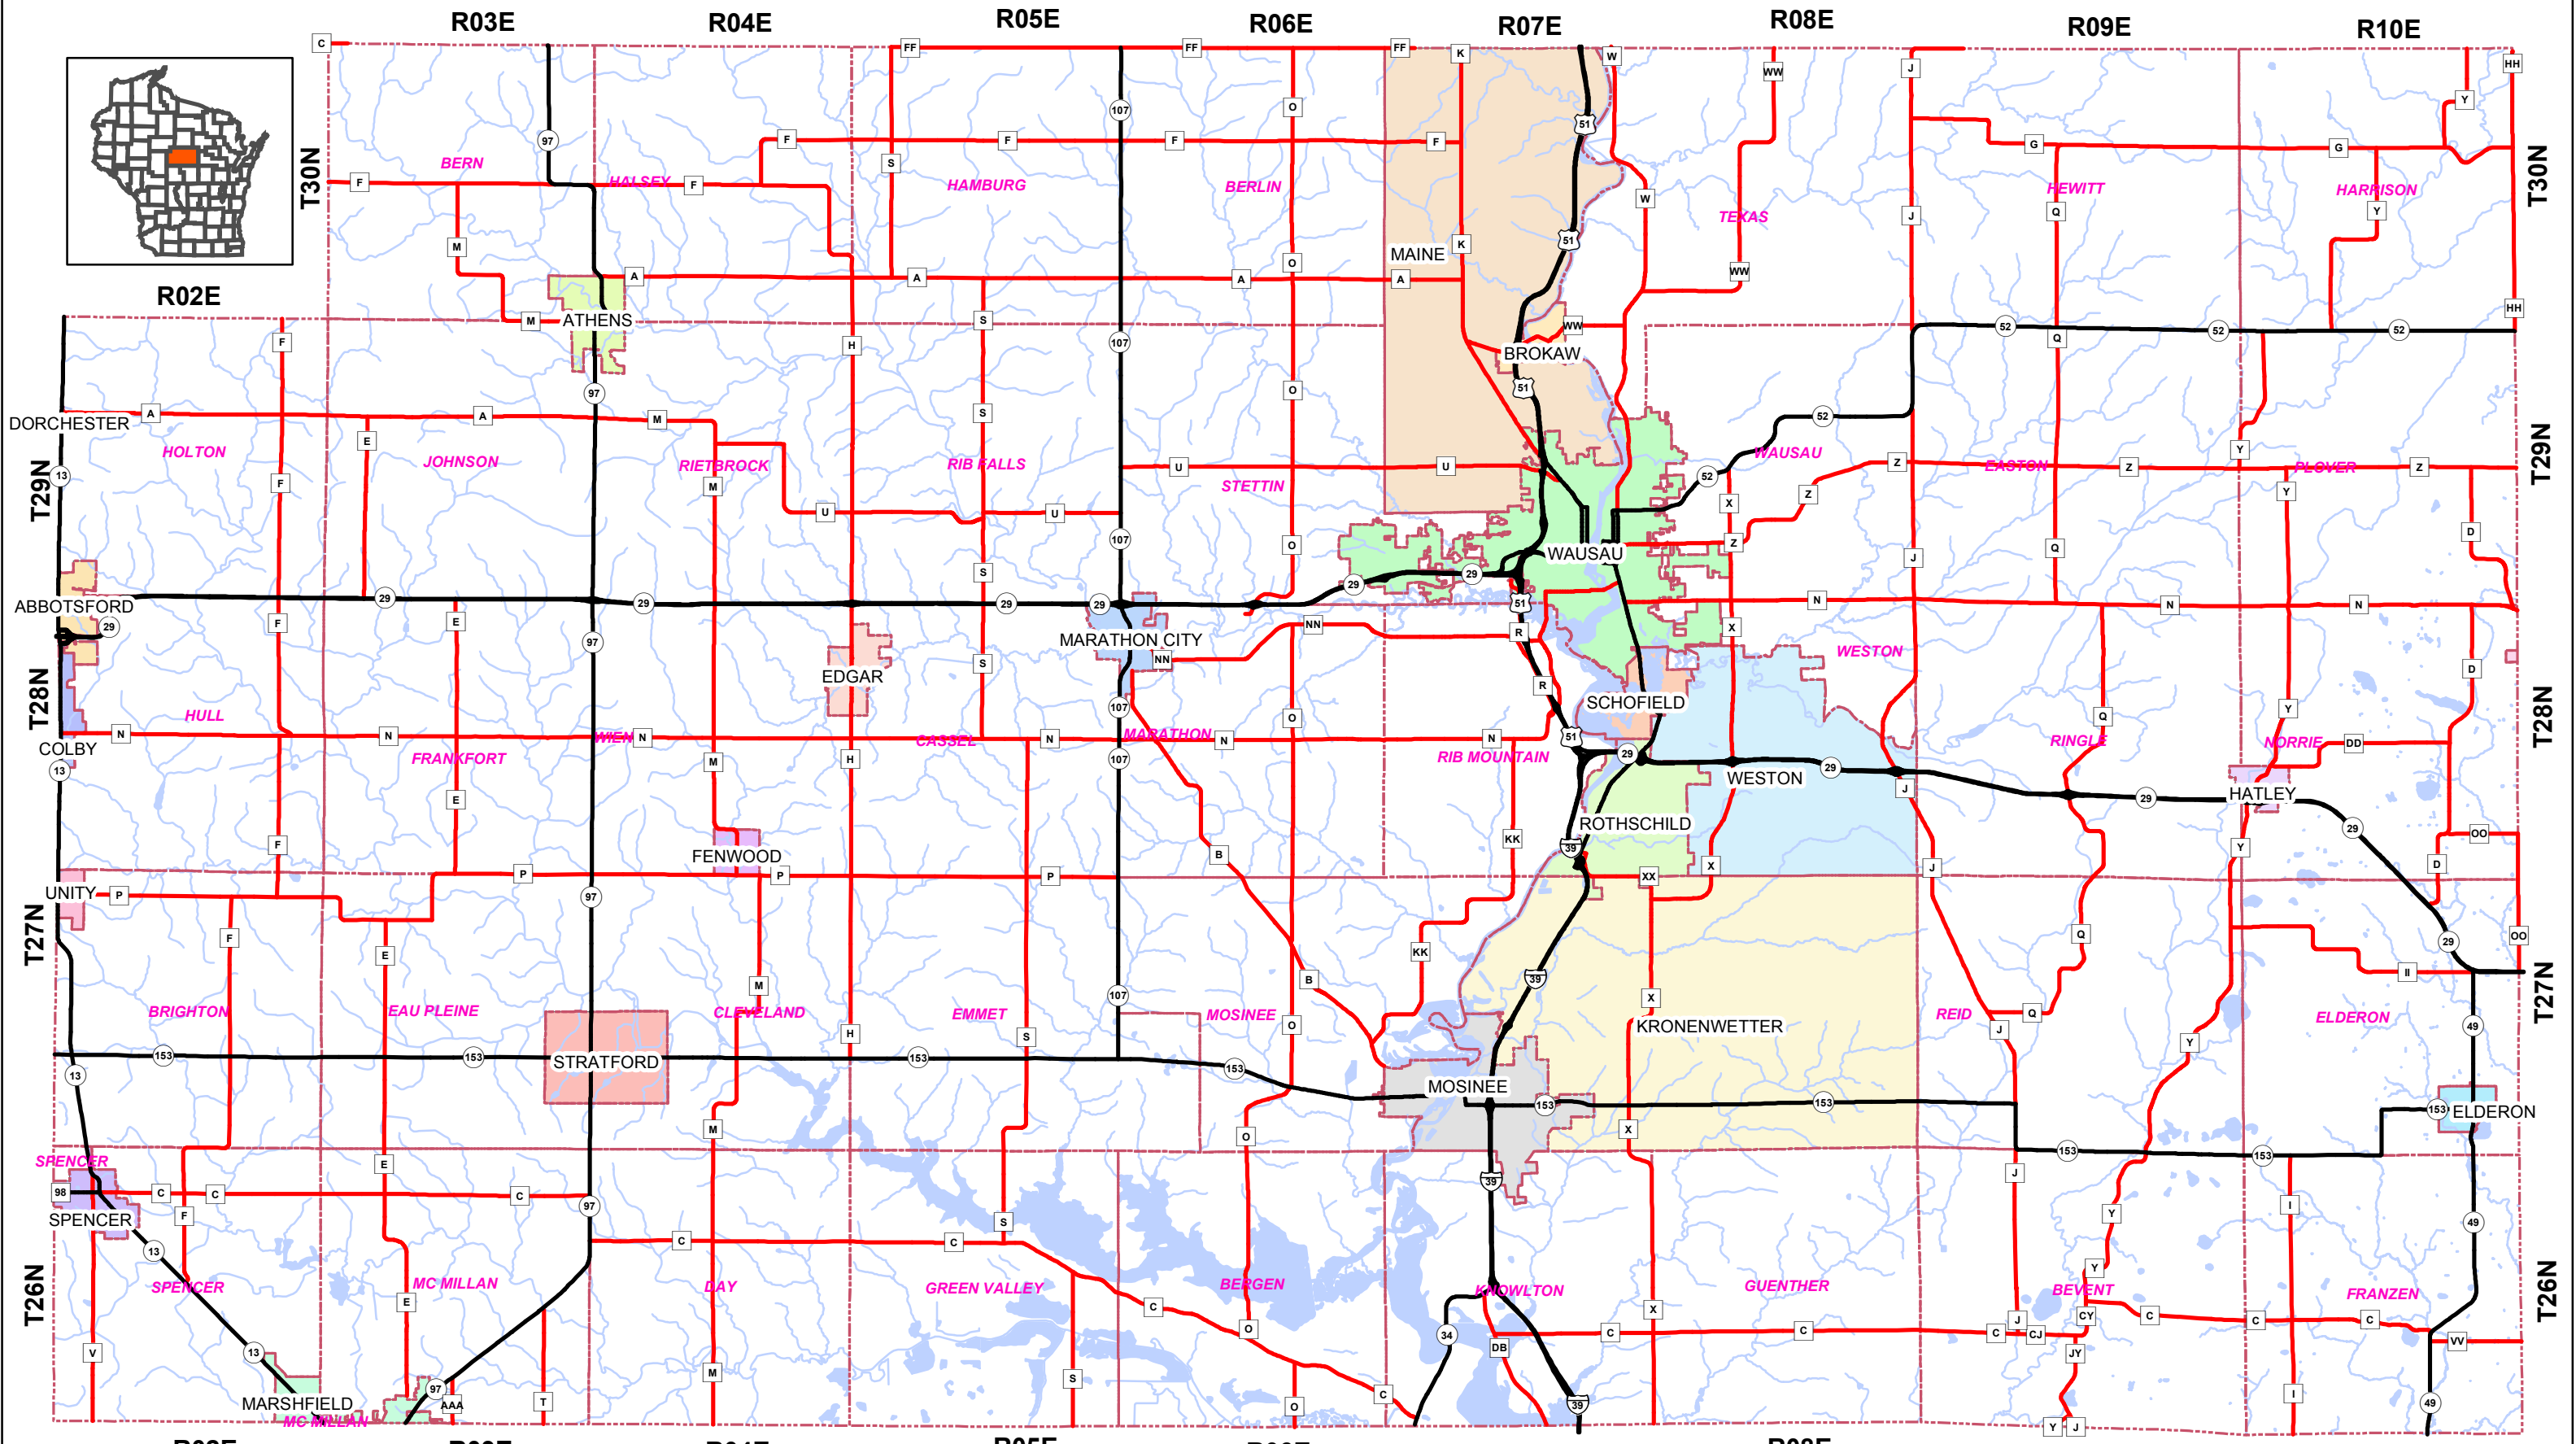

MARATHON COUNTY WI

	State & US Highways		Municipal Boundary
	County Roads		Water Features

Map developed by Marathon County
Conservation, Planning & Zoning GIS
Date: 03/04/2016

Path: O:\Common\gisdata\mxd\projects\transportation_mxd\cnty_roadmap11_17.mxd