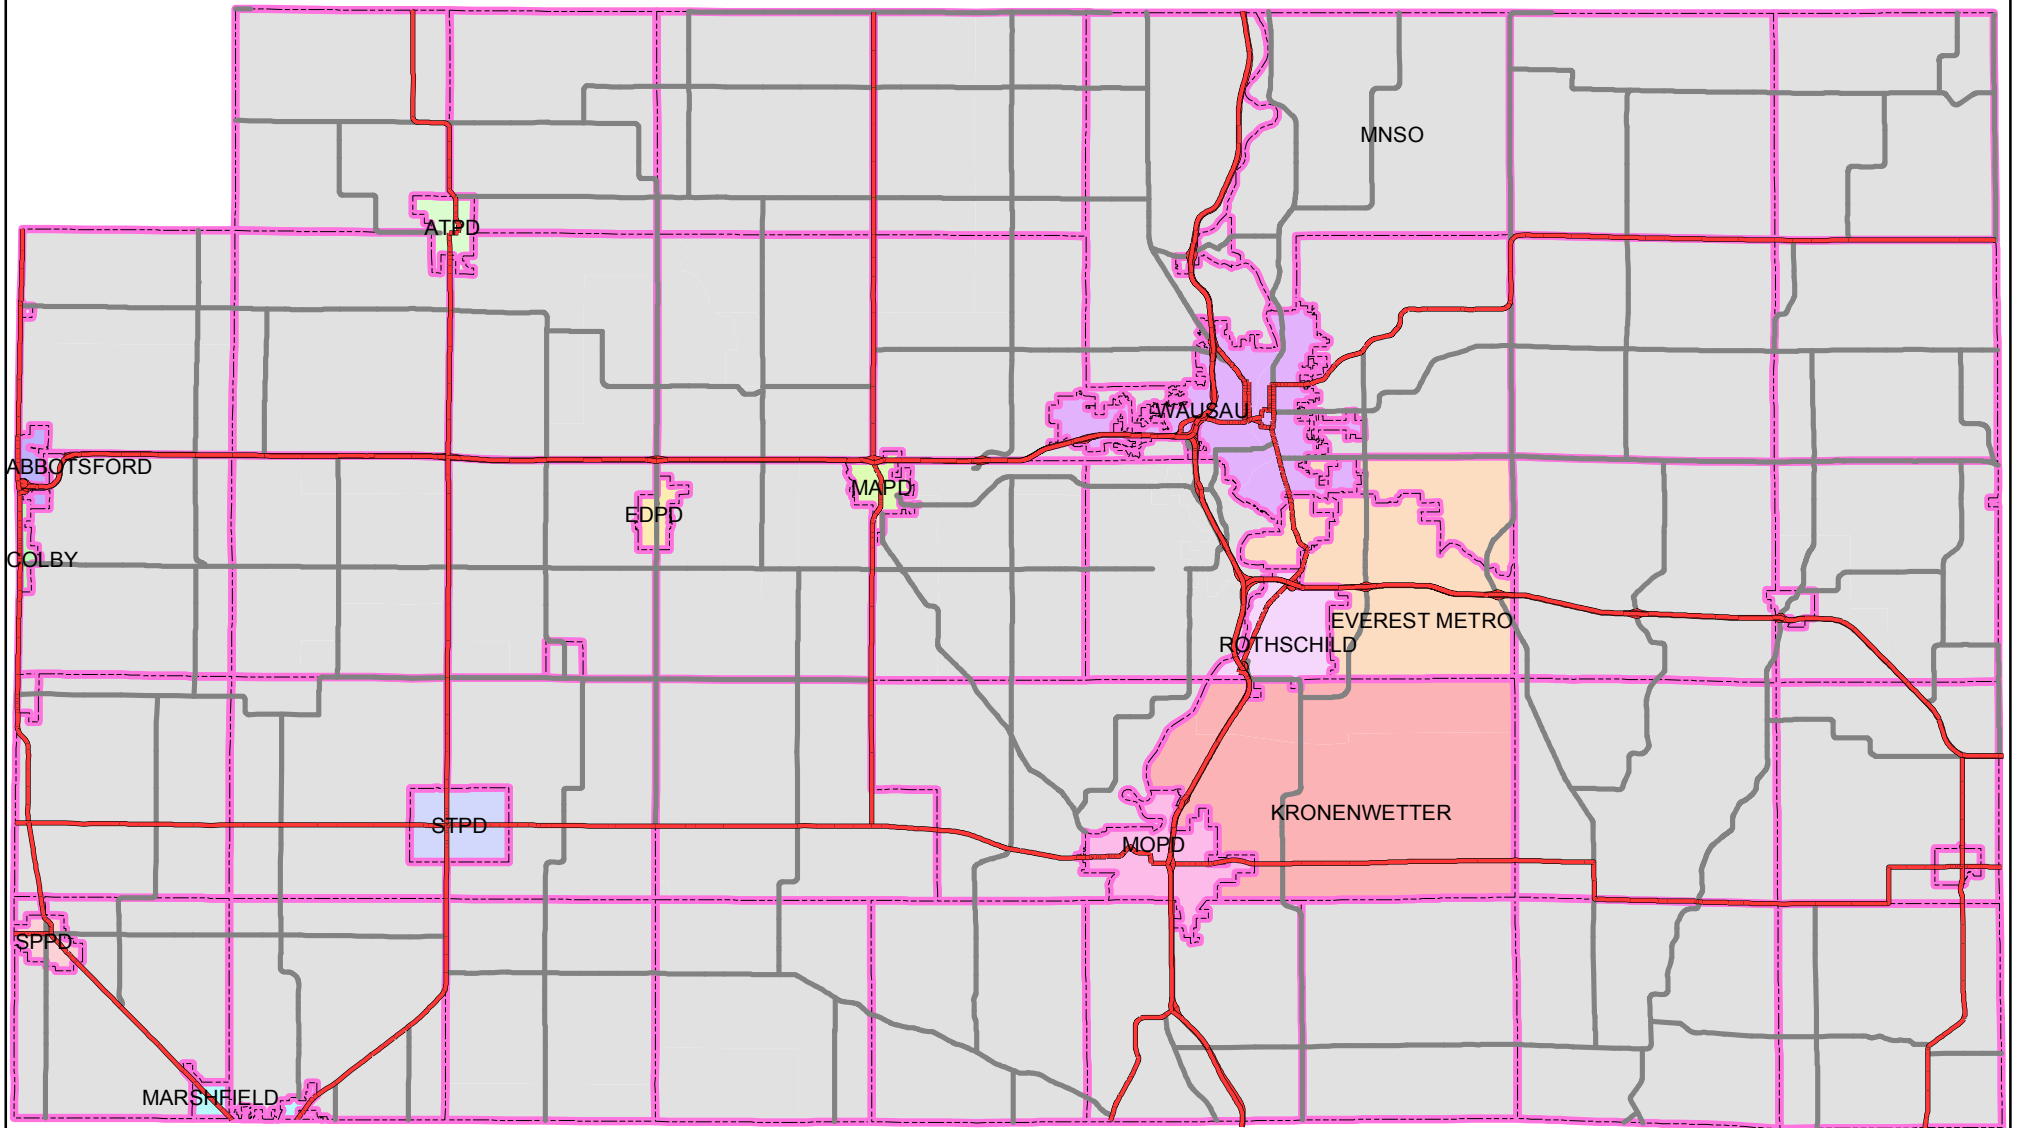

POLICE DISTRICTS - MARATHON COUNTY, WI

Police District Features		
	State & US Highways	
	County Roads	
	Municipal Boundary	
Police Districts		
	ABBOTSFORD	
	ATPD	
	COLBY	
	MAPD	
	MARSHFIELD	