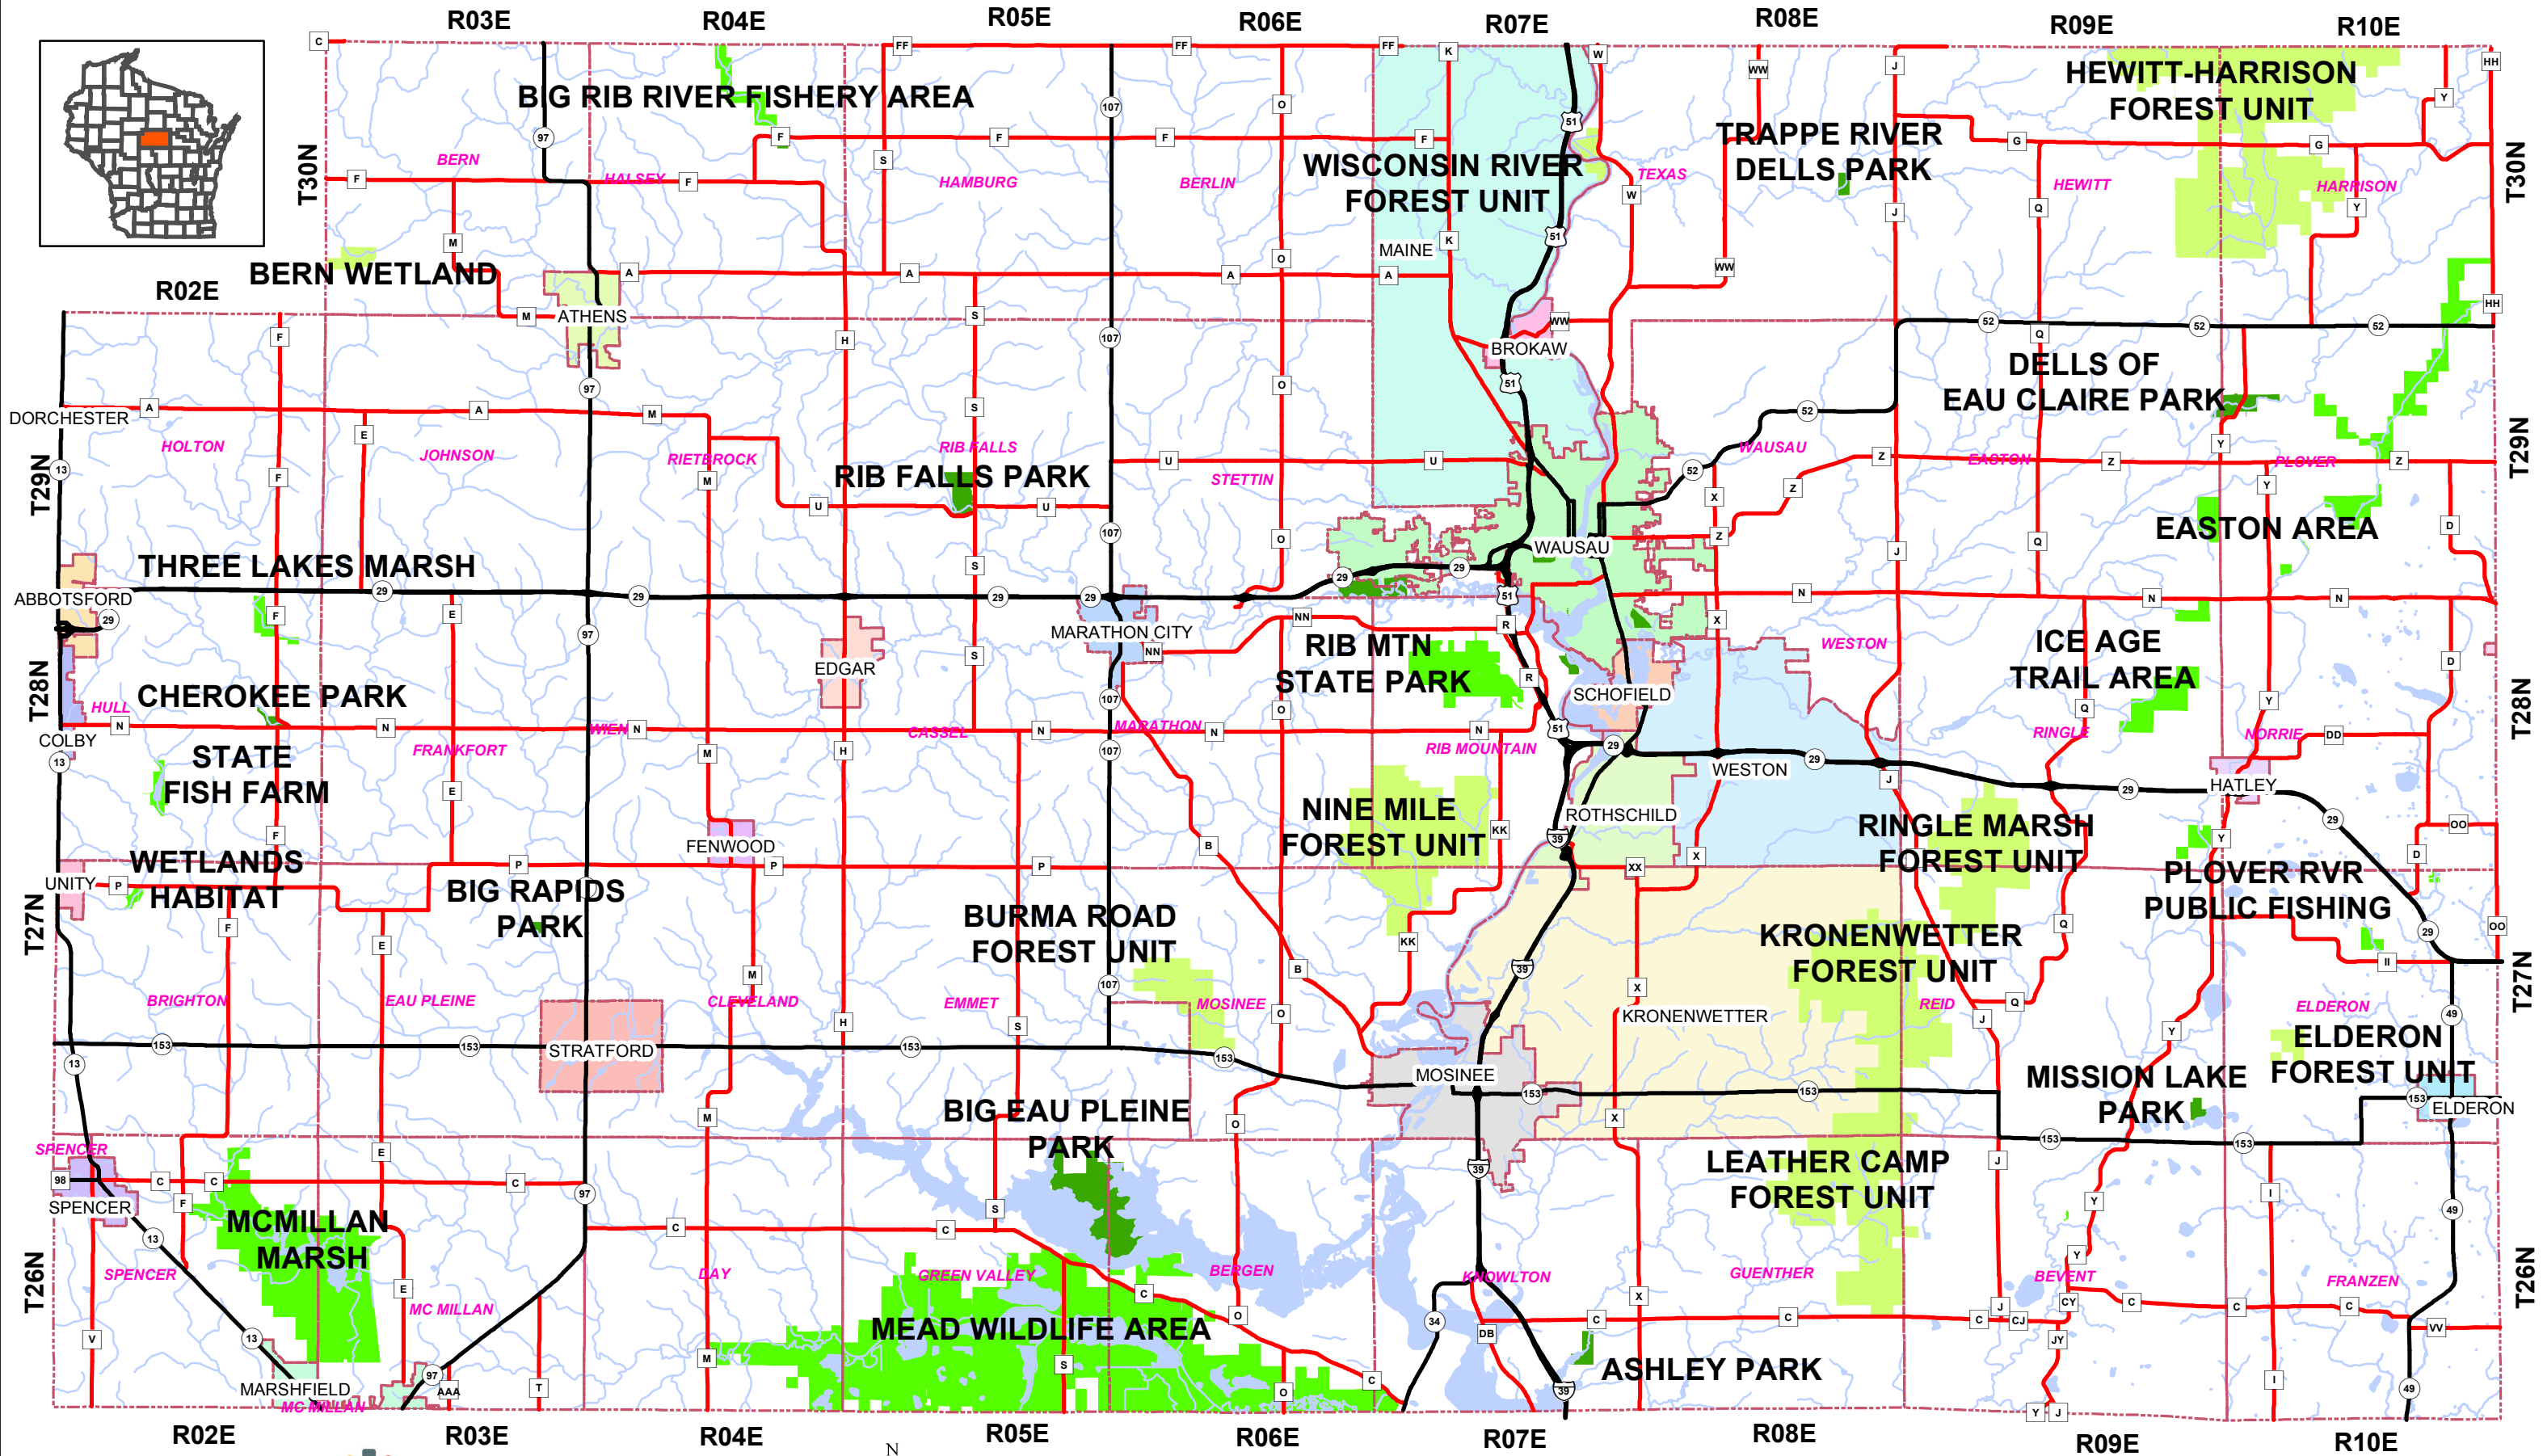

# RECREATION AREAS MARATHON COUNTY WI

State & US Highways	Municipal Boundary	County Parks
County Roads	Water Features	Forest Units
		State Parks

Map developed by Marathon County  
Conservation, Planning & Zoning GIS  
Date: 03/04/2016

Path: O:\Common\gisdata\mxd\projects\recreation\_area\_cnty\_map11\_17.mxd