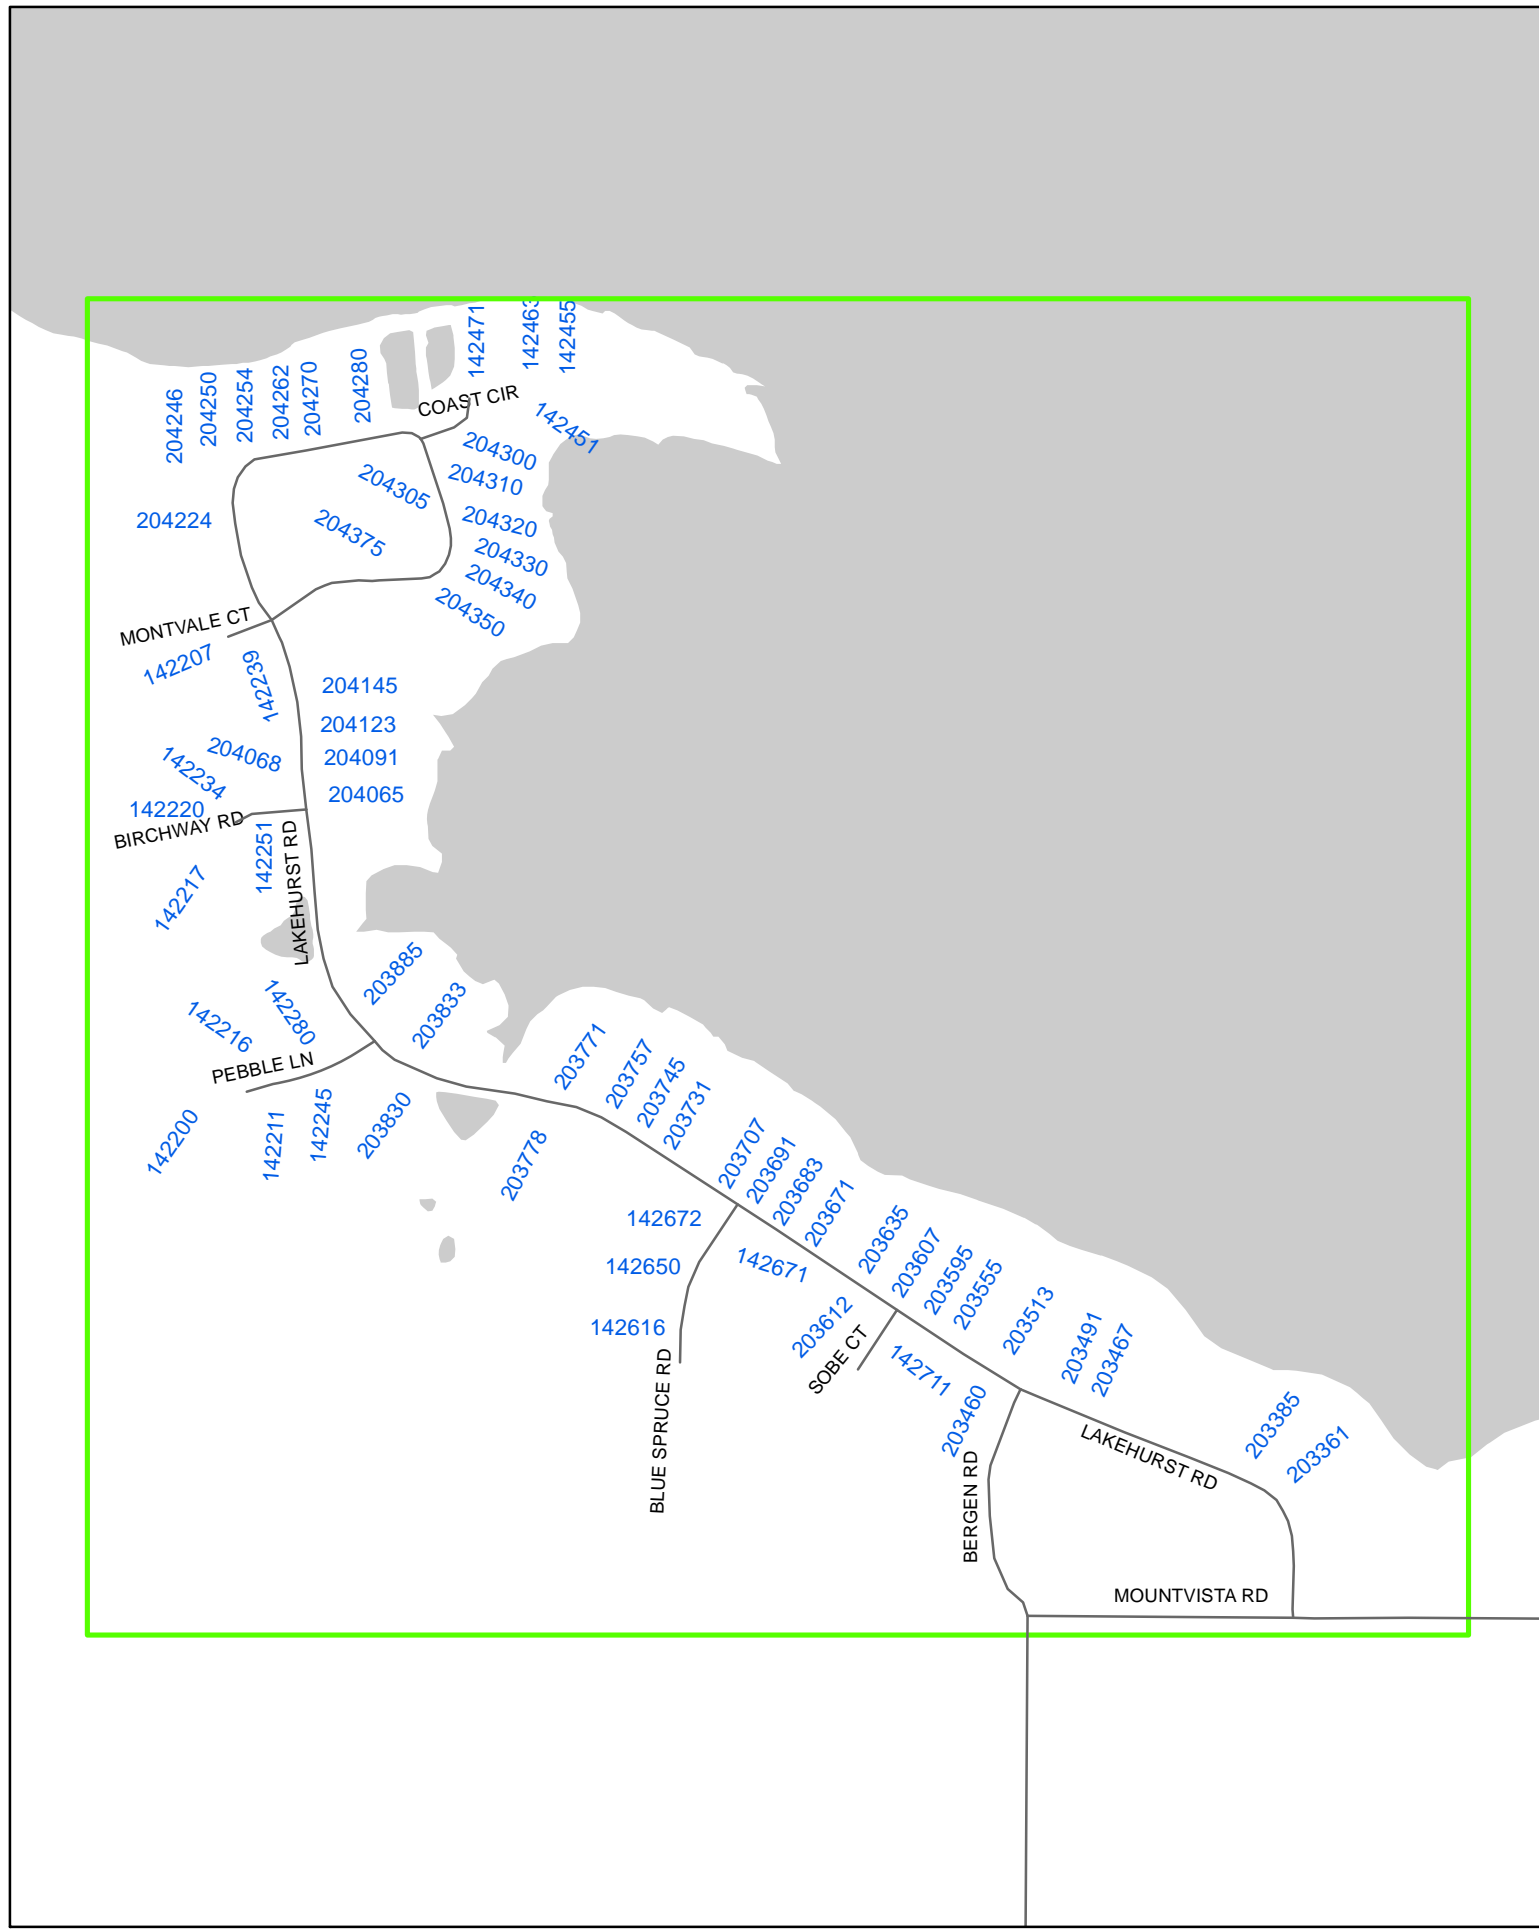

Map Date: 08/01/2018

TOWN OF BERGEN

UNIFORM ADDRESSING

Roads	DNR Hydro	Map Inset Areas
State; US	Perennial	Sections (est.)
County	Intermittent	City/Village
Local	Fluxuation	

LAKEHURST RD

BEANS EDDY RD