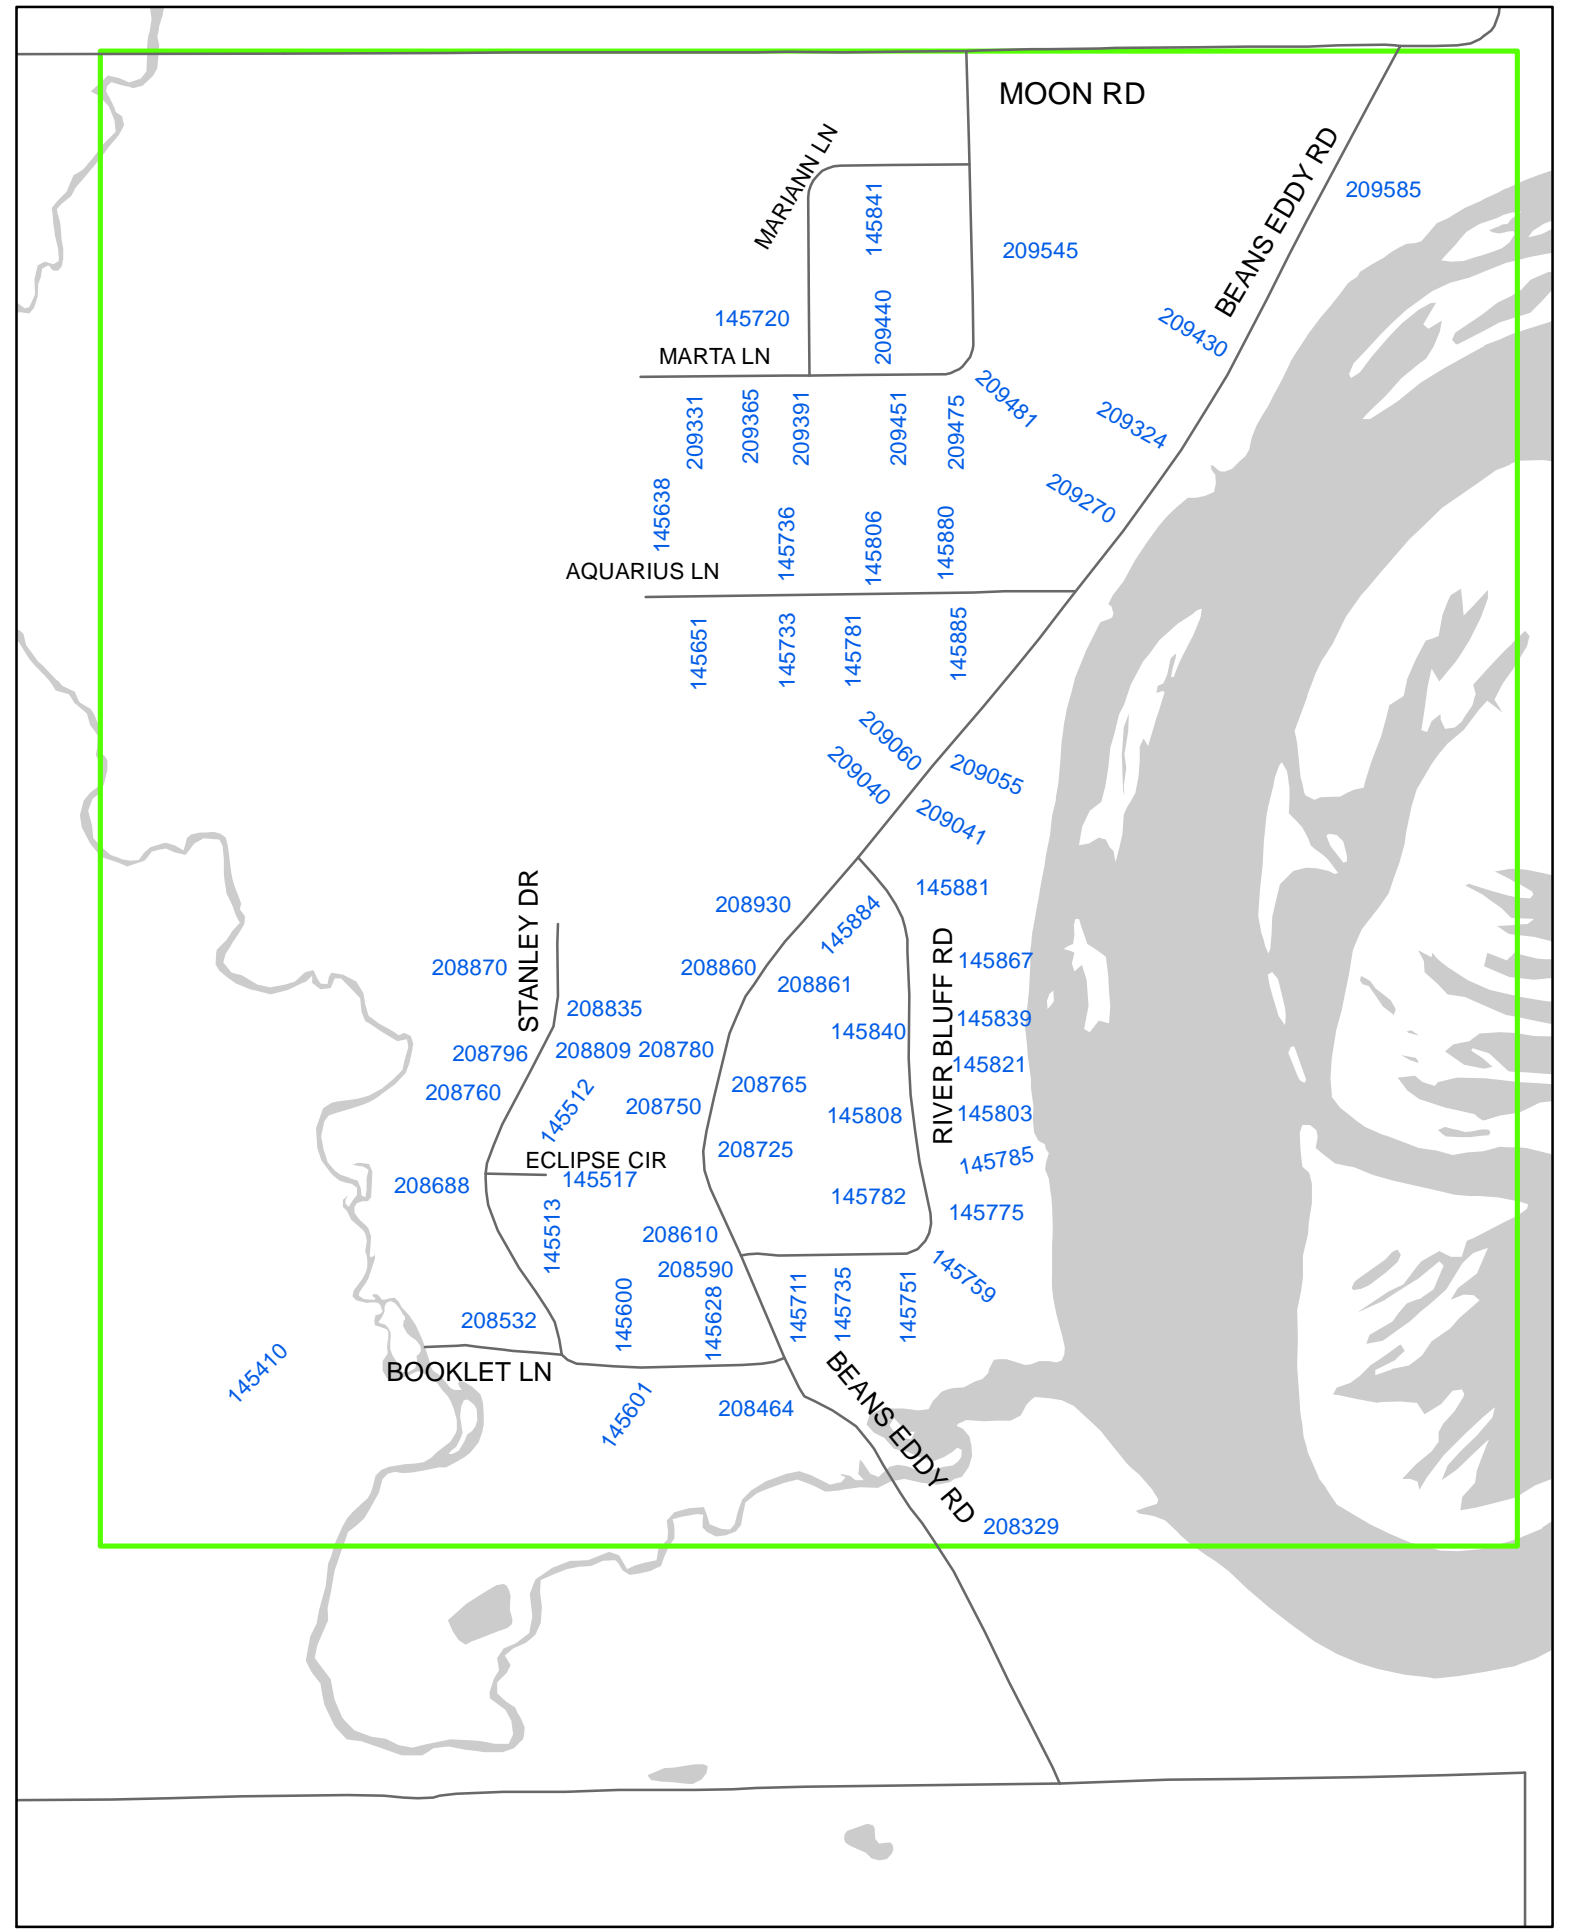

Map Date: 08/01/2018

TOWN OF BERGEN

UNIFORM ADDRESSING

Roads	DNR Hydro	Map Inset Areas
State; US	Perennial	Sections (est.)
County	Intermittent	City/Village
Local	Fluxuation	

LAKEHURST RD

BEANS EDDY RD