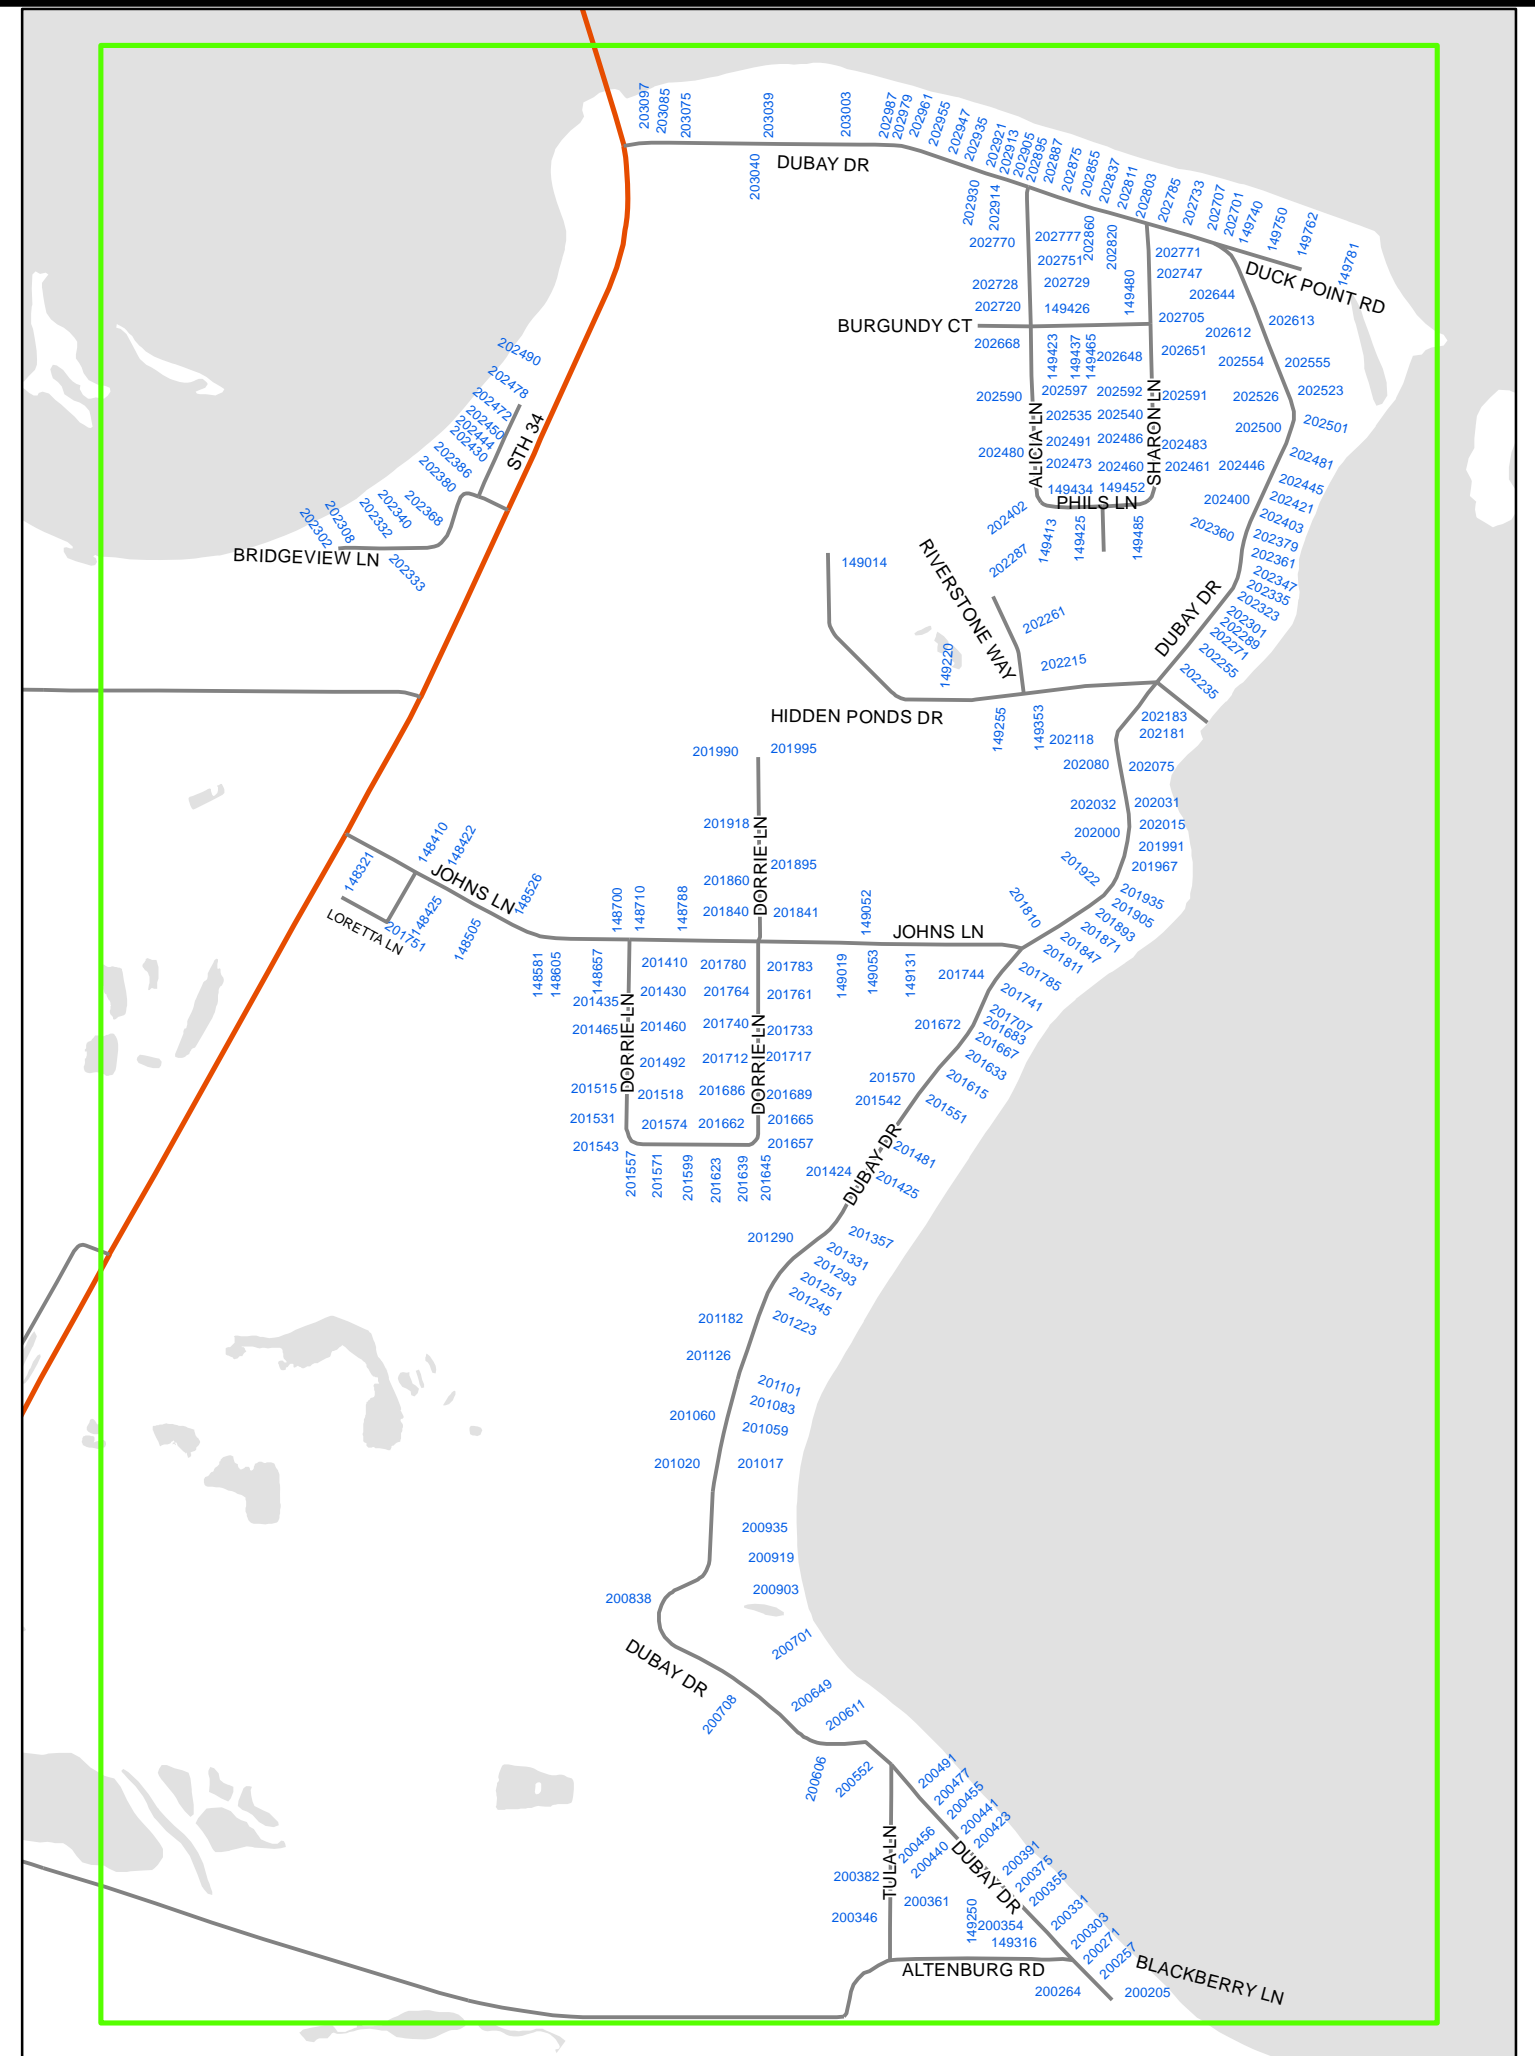

Map Date: 08/01/2018

TOWN OF KNOWLTON

UNIFORM ADDRESSING

| Roads | DNR Hydro | Map Inset Areas |
|-----------|--------------|-----------------|
| State, US | Perennial | Sections (est.) |
| County | Intermittent | City/Village |
| Local | Fluxuation | |

COUNTY ROAD DB - SEAGULL DR

DUBAY DR - BLACKBERRY LN - HIGHWAY 34

HIDDEN COVE LN

WATERVIEW DR - WAMBOLD DR