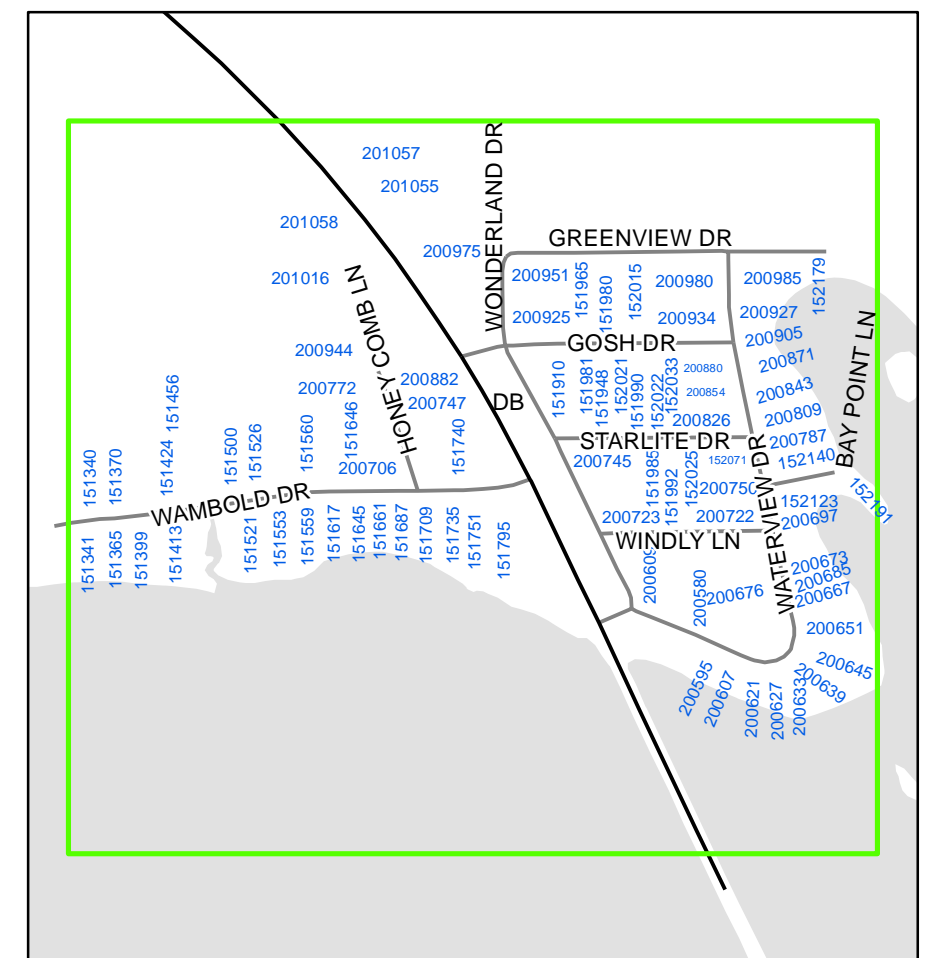

Map Date: 08/01/2018

TOWN OF KNOWLTON

UNIFORM ADDRESSING

| Roads | DNR Hydro | Map Inset Areas |
|-----------|--------------|-----------------|
| State, US | Perennial | Sections (est.) |
| County | Intermittent | City/Village |
| Local | Fluxuation | |

COUNTY ROAD DB - SEAGULL DR

DUBAY DR - BLACKBERRY LN - HIGHWAY 34

HIDDEN COVE LN

WATERVIEW DR - WAMBOLD DR