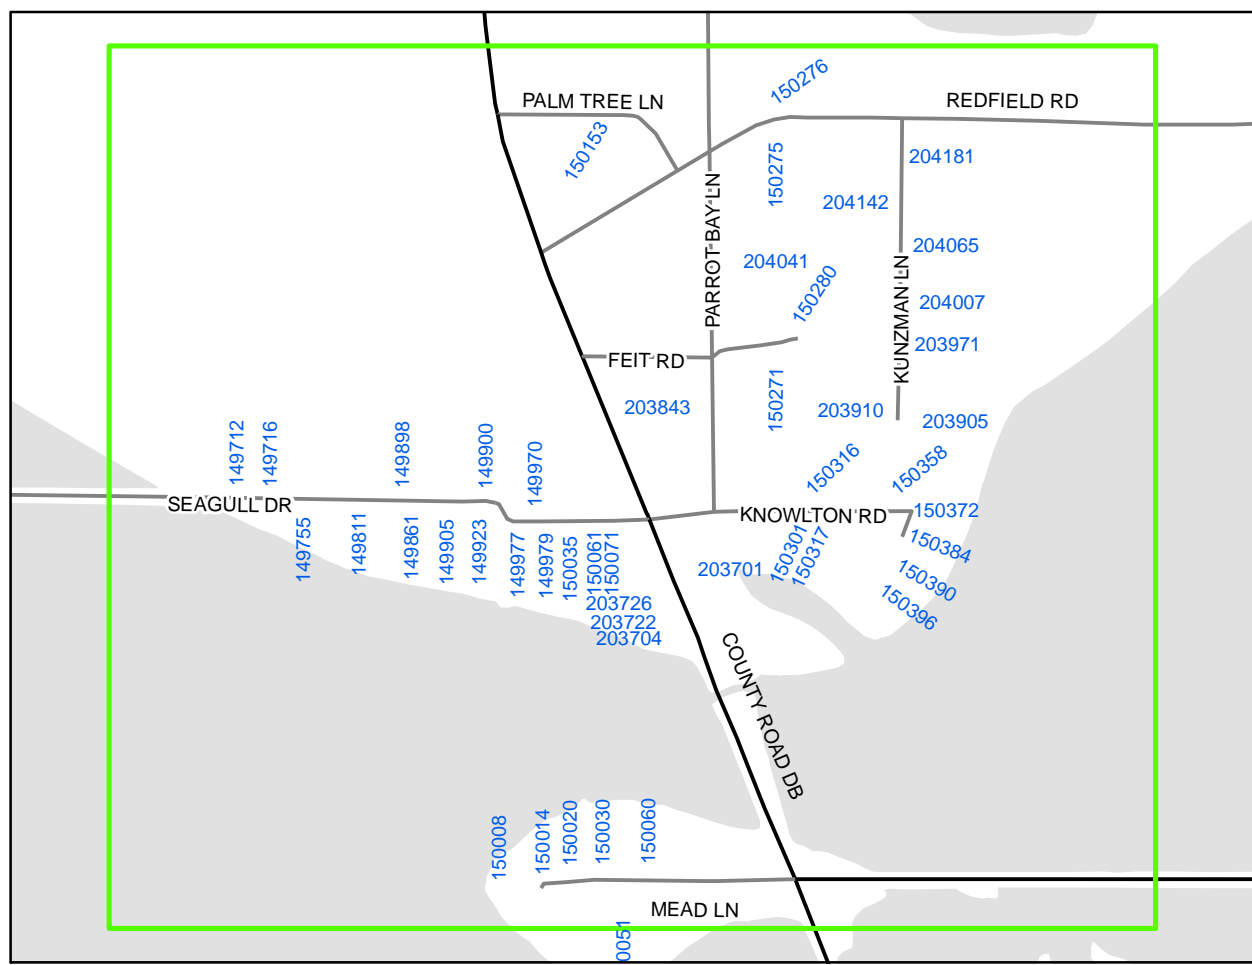

Map Date: 08/01/2018

TOWN OF KNOWLTON

UNIFORM ADDRESSING

| Roads | DNR Hydro | Map Inset Areas |
|-----------|--------------|-----------------|
| State, US | Perennial | Sections (est.) |
| County | Intermittent | City/Village |
| Local | Fluxuation | |

COUNTY ROAD DB - SEAGULL DR

DUBAY DR - BLACKBERRY LN - HIGHWAY 34

HIDDEN COVE LN

WATERVIEW DR - WAMBOLD DR