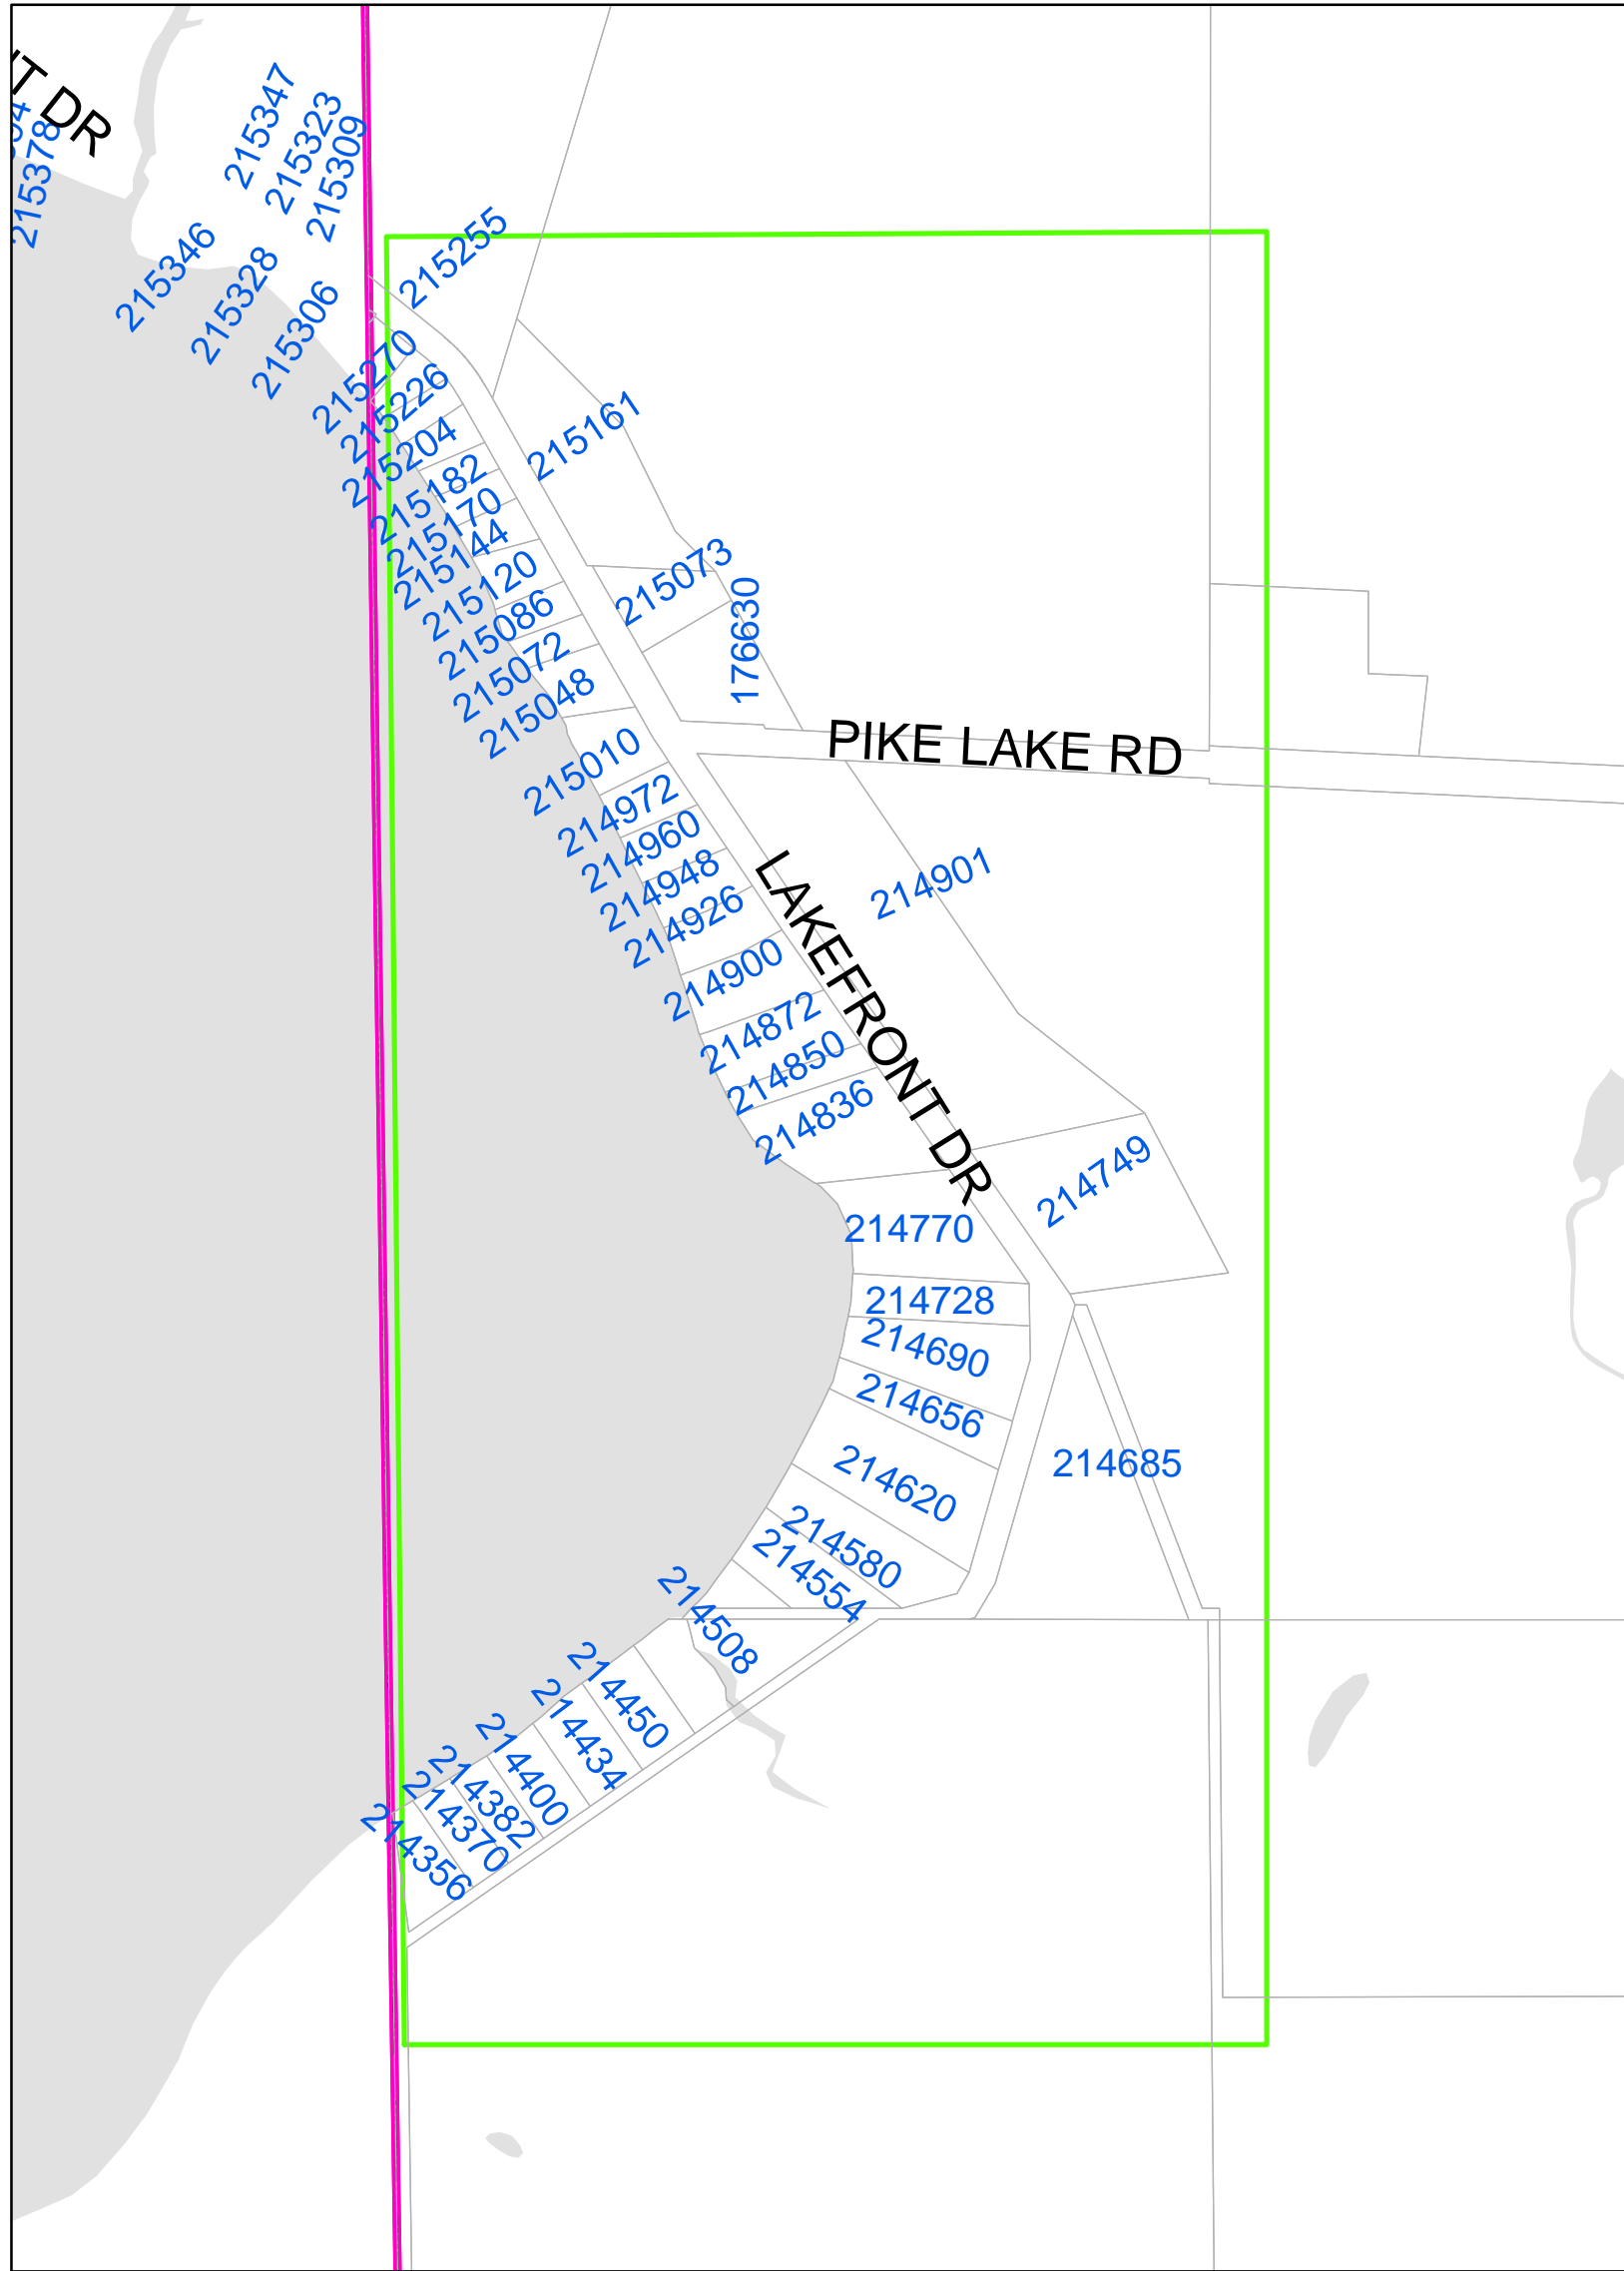

Map Date: 05/10/2018

TOWN OF ELDERON

UNIFORM ADDRESSING

Roads	Map Inset Areas	DNR Hydro
State	Municipal Boundary Line	Perennial
County	Sections (est.)	Intermittent
Local	City/Village	Fluxuation
	Hydrants	

PIKE LAKE