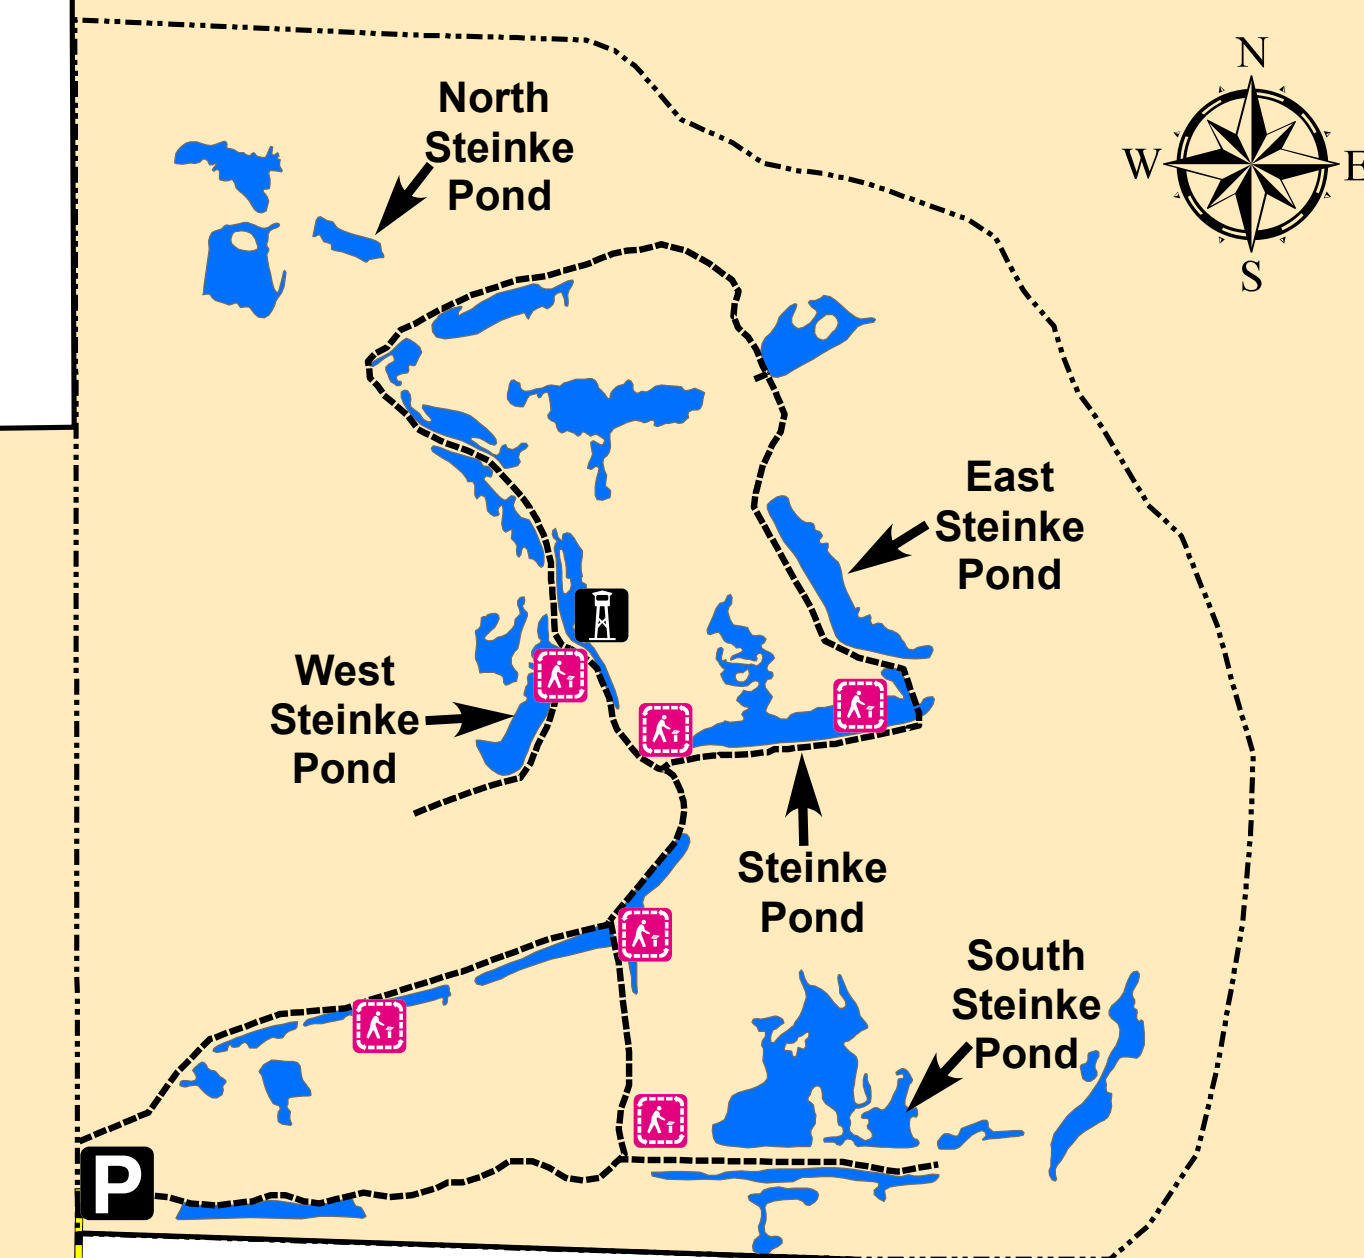

# Bitzke Bird Walk And Waterfowl Refuge

Rocky Rd.

County "G"

**Legend**

- Bitzke Trails
- Ponds
- County Forest Boundary
- Interpretive Signs
- Observation Tower
- Parking Area
- · - · - Bitzke Refuge Boundary