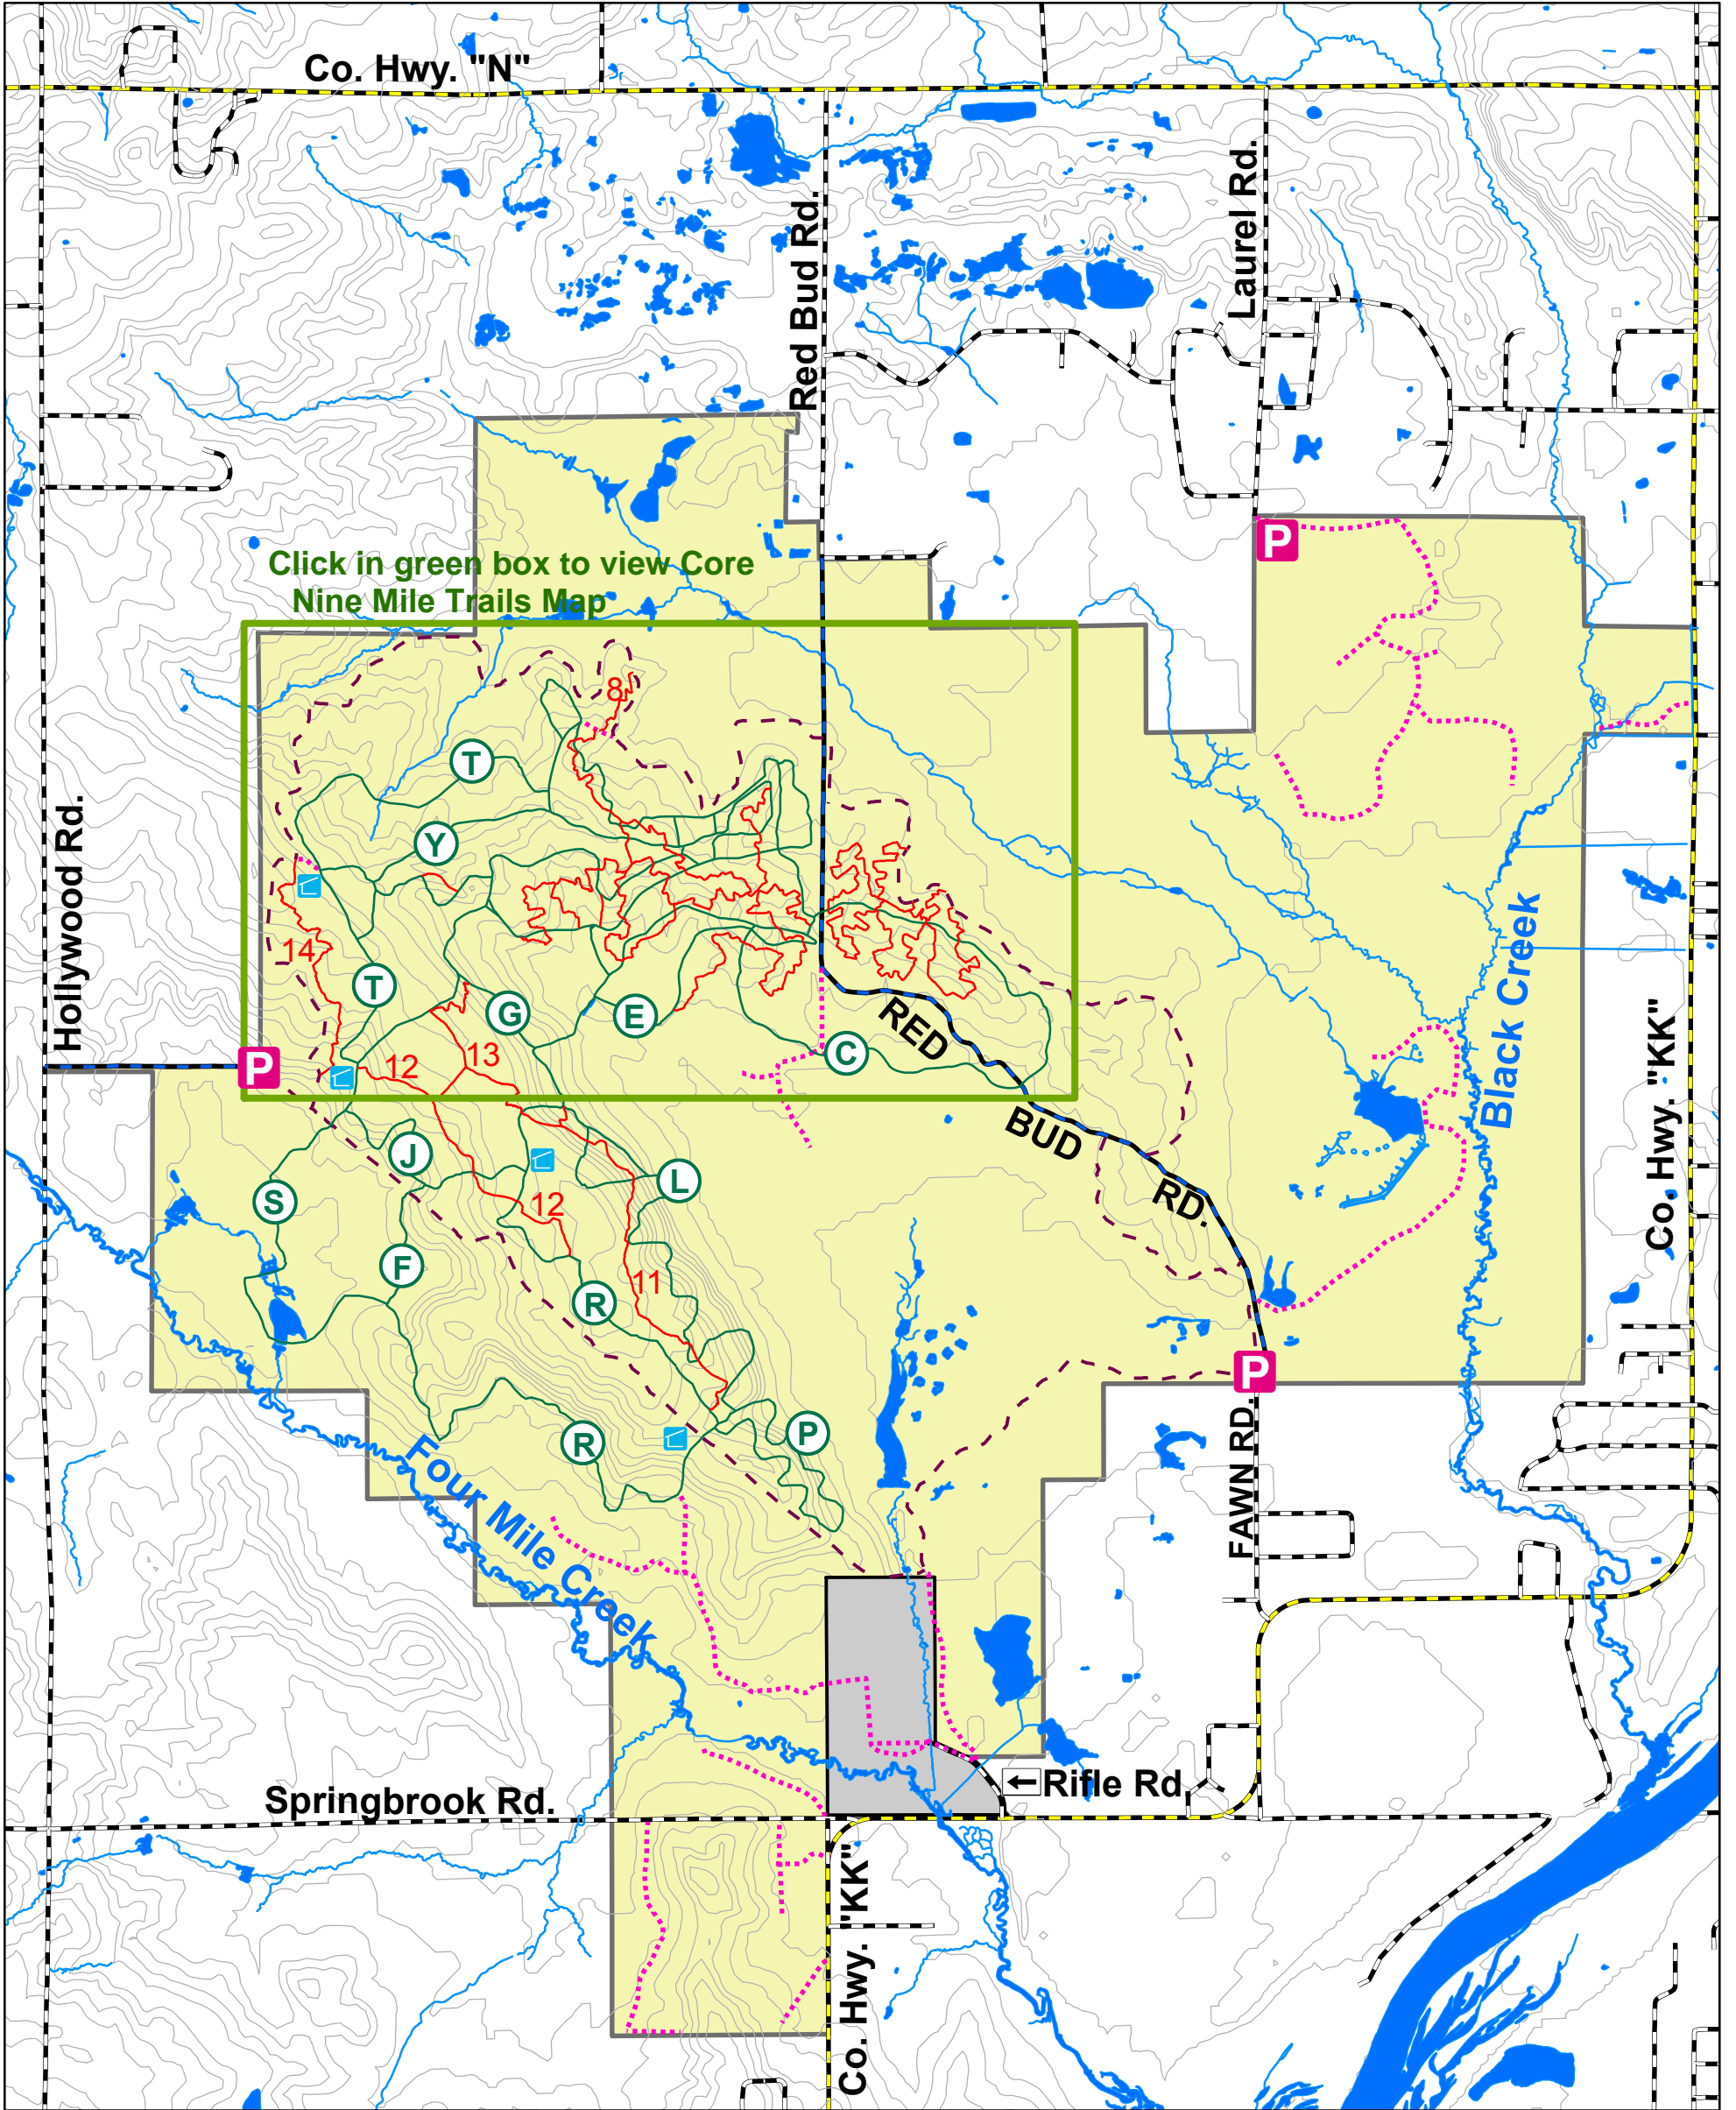

Nine Mile County Forest Recreation Area

Click in green box to view Core Nine Mile Trails Map

Map Legend

- Single Track Bike Trails
- X-C Ski Trails
- - - Horse Trails
- ⋯ Other Trails
- Ponds/Flowages
- Streams
- Shooting Range Park
- 10' Contours
- County Forest Boundary
- P Parking Areas
- Trail Shelter