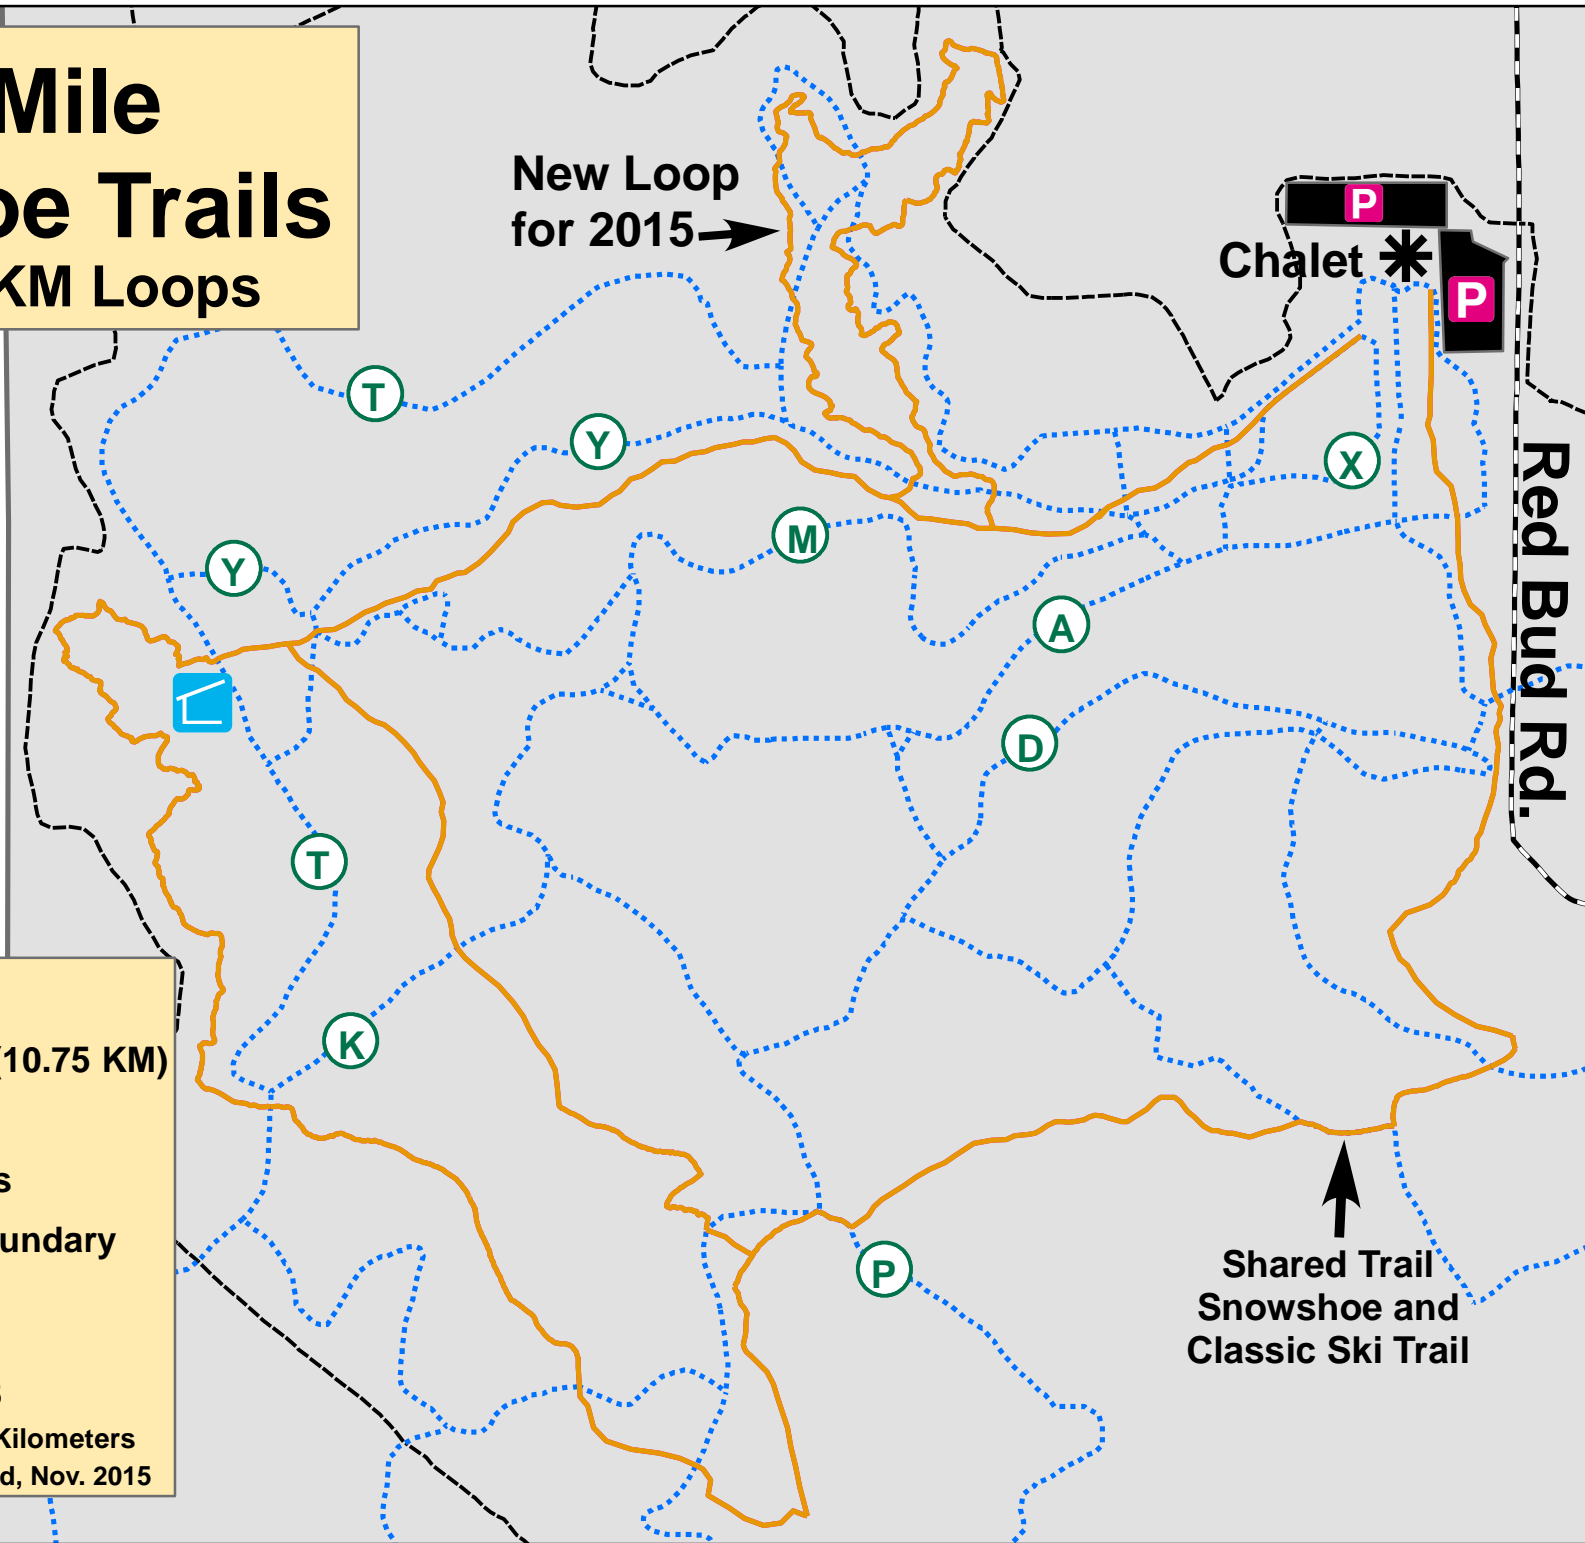

Nine Mile Snowshoe Trails

4, 6, 8 & 10 KM Loops

New Loop for 2015 →

Chalet * P

Red Budd Rd.

Legend

-  Snowshoe Trails (10.75 KM)
-  X-C Trails
-  Snowmobile Trails
-  County Forest Boundary
-  Trail Shelter
-  Parking Lot

0 0.125 0.25 0.5
 Kilometers
 Map Revised, Nov. 2015

Shared Trail
Snowshoe and
Classic Ski Trail