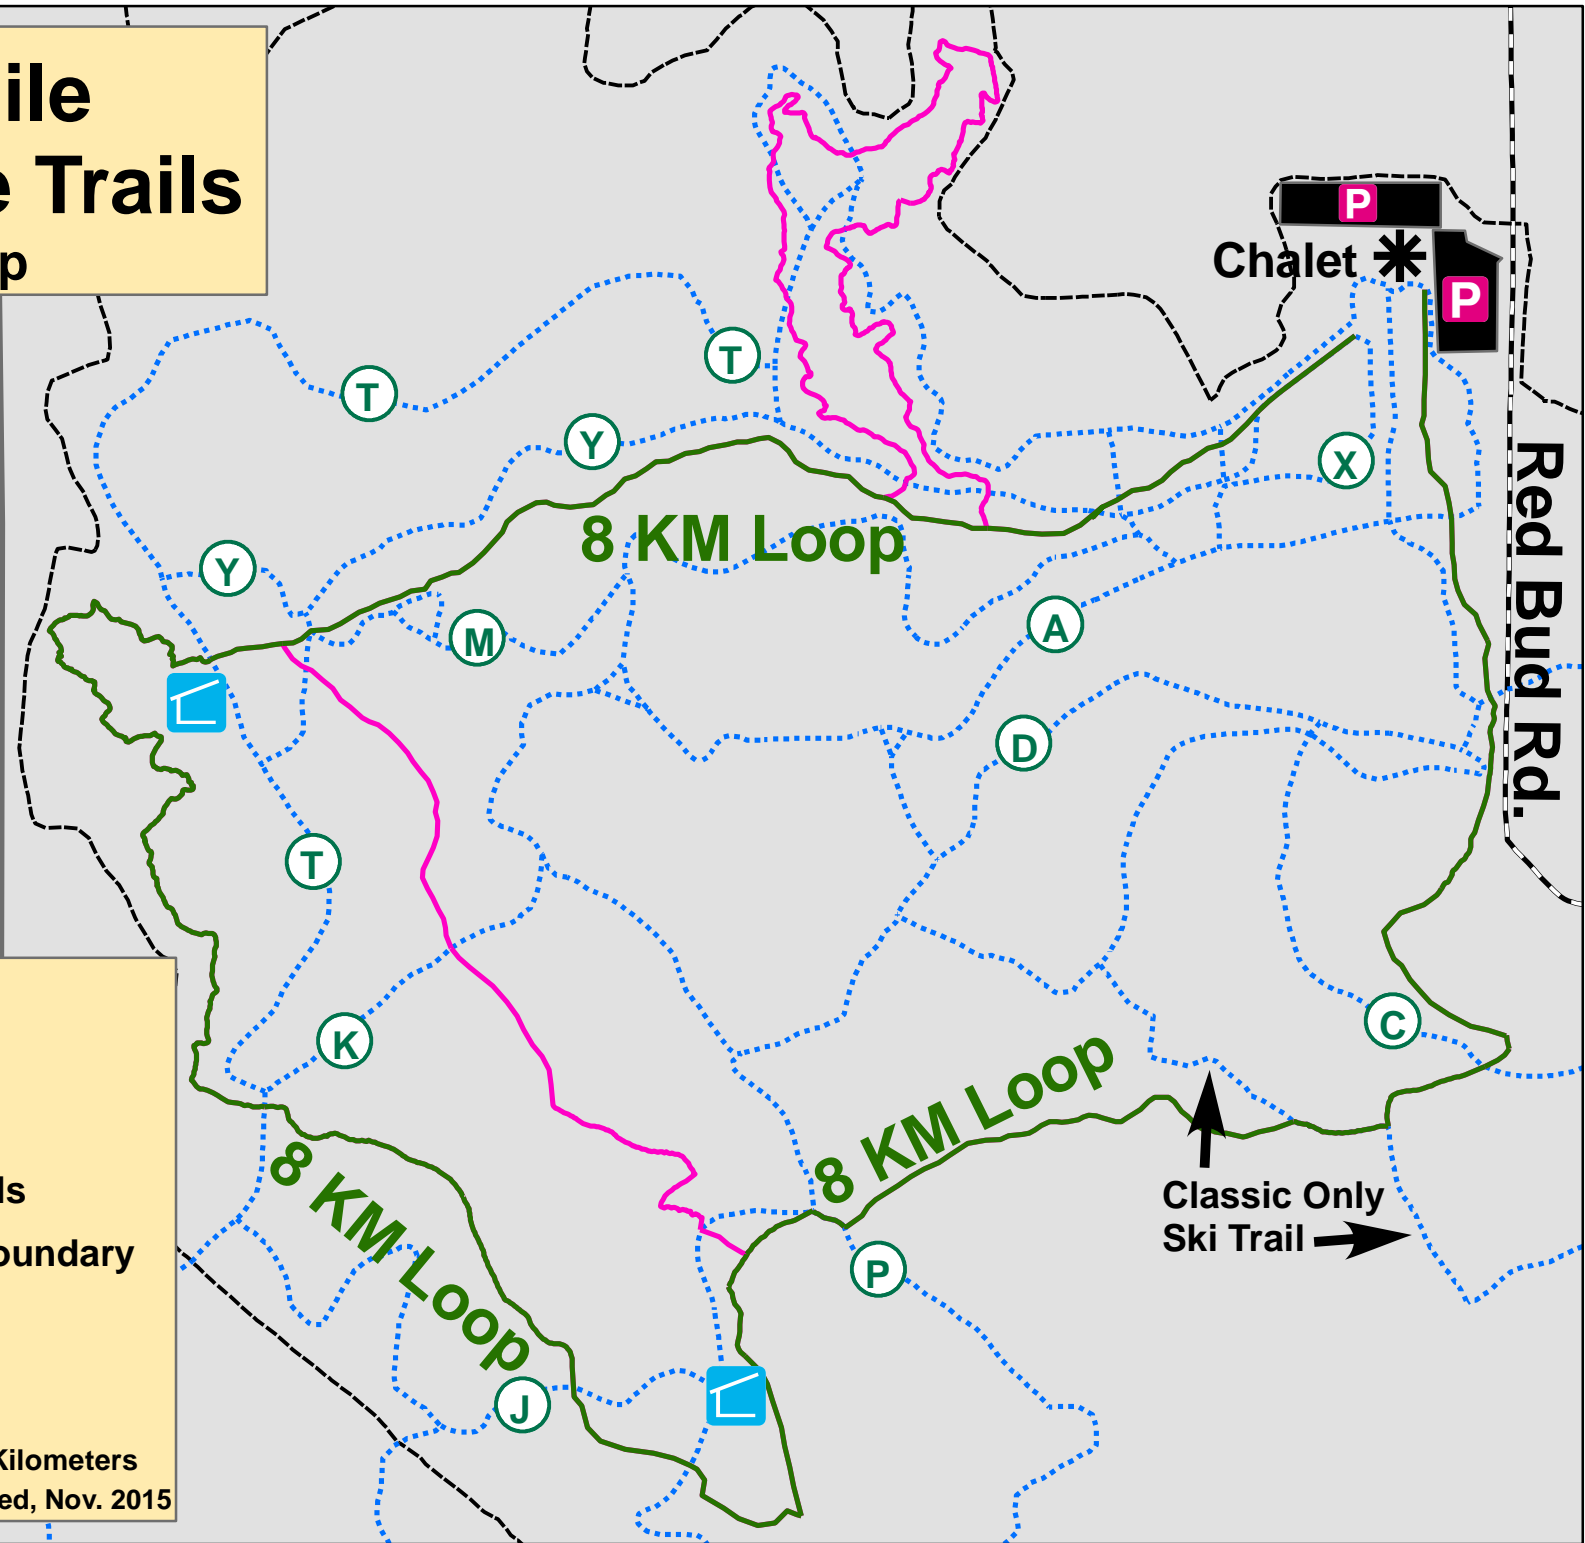

Nine Mile Snowshoe Trails

8 KM Loop

Legend

- Snowshoe Trails
- X-C Trails
- Snowmobile Trails
- County Forest Boundary
- Trail Shelter
- Parking Lot

0 0.125 0.25 0.5
 Kilometers

Map Revised, Nov. 2015

Chalet *
P

Red Budd Rd.

Classic Only
Ski Trail →

8 KM Loop

8 KM Loop

8 KM Loop