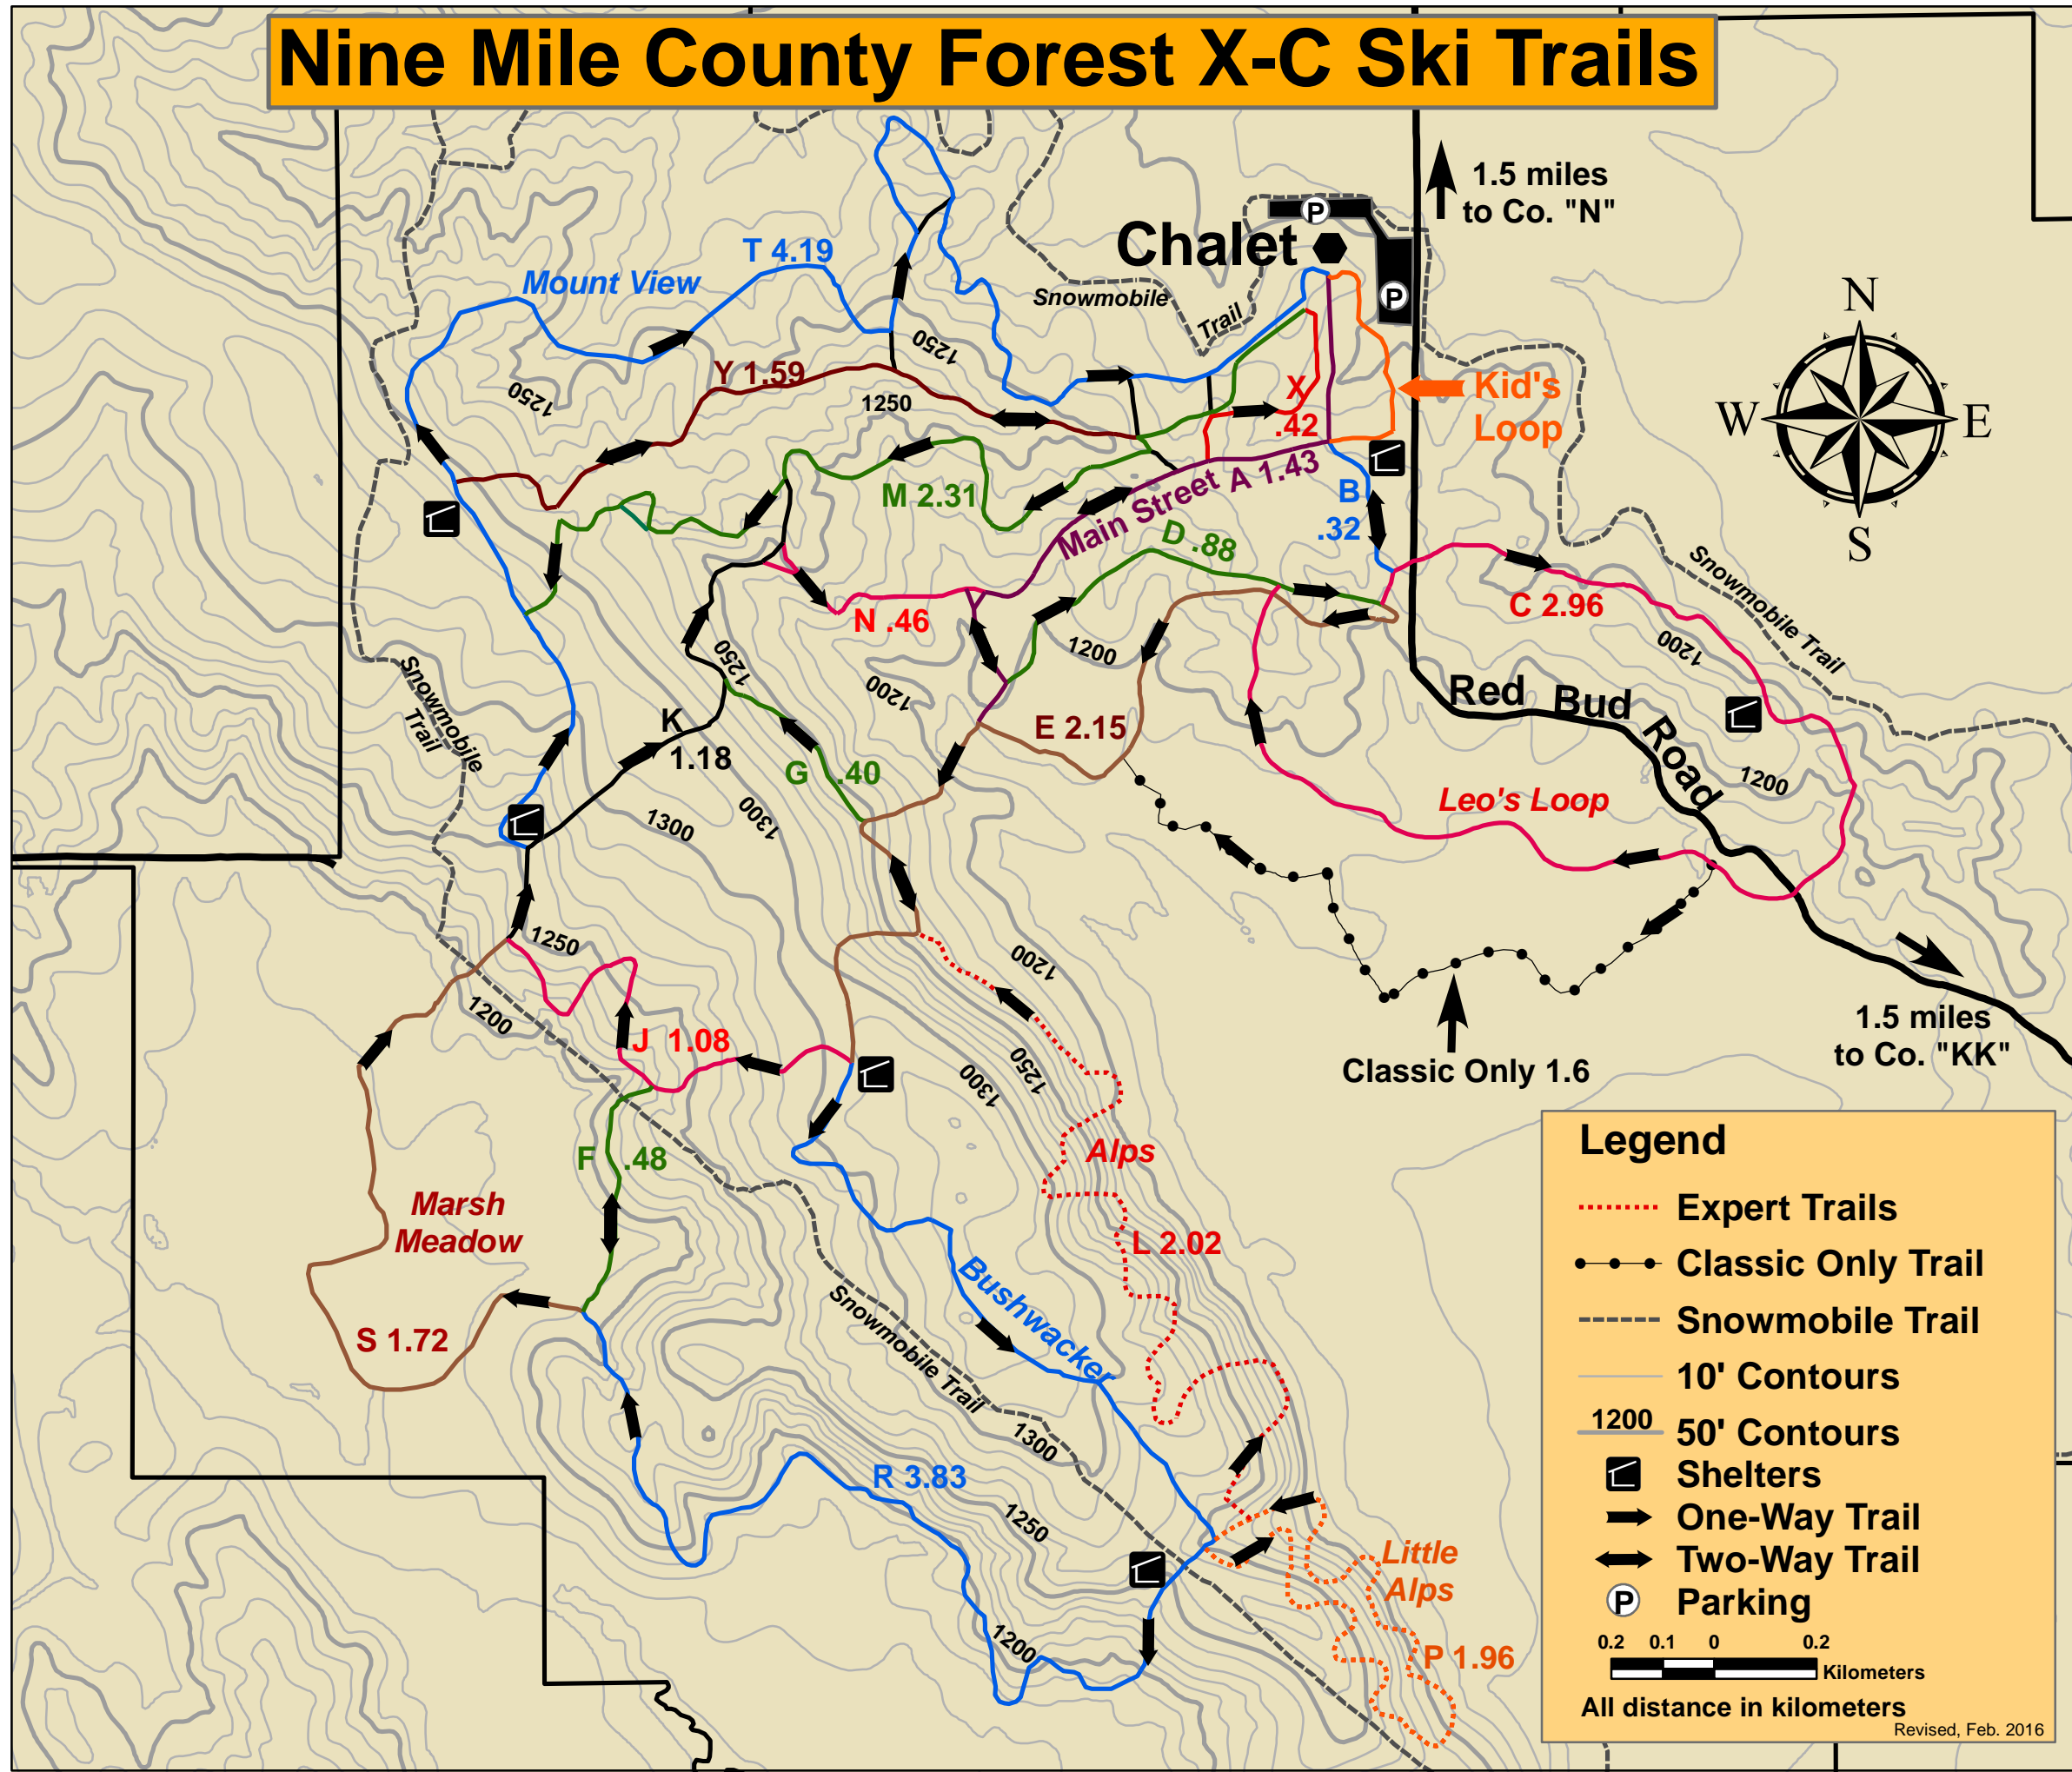

Nine Mile County Forest X-C Ski Trails

Legend

- Expert Trails
- .-.-.- Classic Only Trail
- - - - Snowmobile Trail
- 10' Contours
- 50' Contours
- Shelters
- One-Way Trail
- ↔ Two-Way Trail
- P Parking

0.2 0.1 0 0.2 Kilometers

All distance in kilometers

Revised, Feb. 2016

1.5 miles to Co. "N"

1.5 miles to Co. "KK"