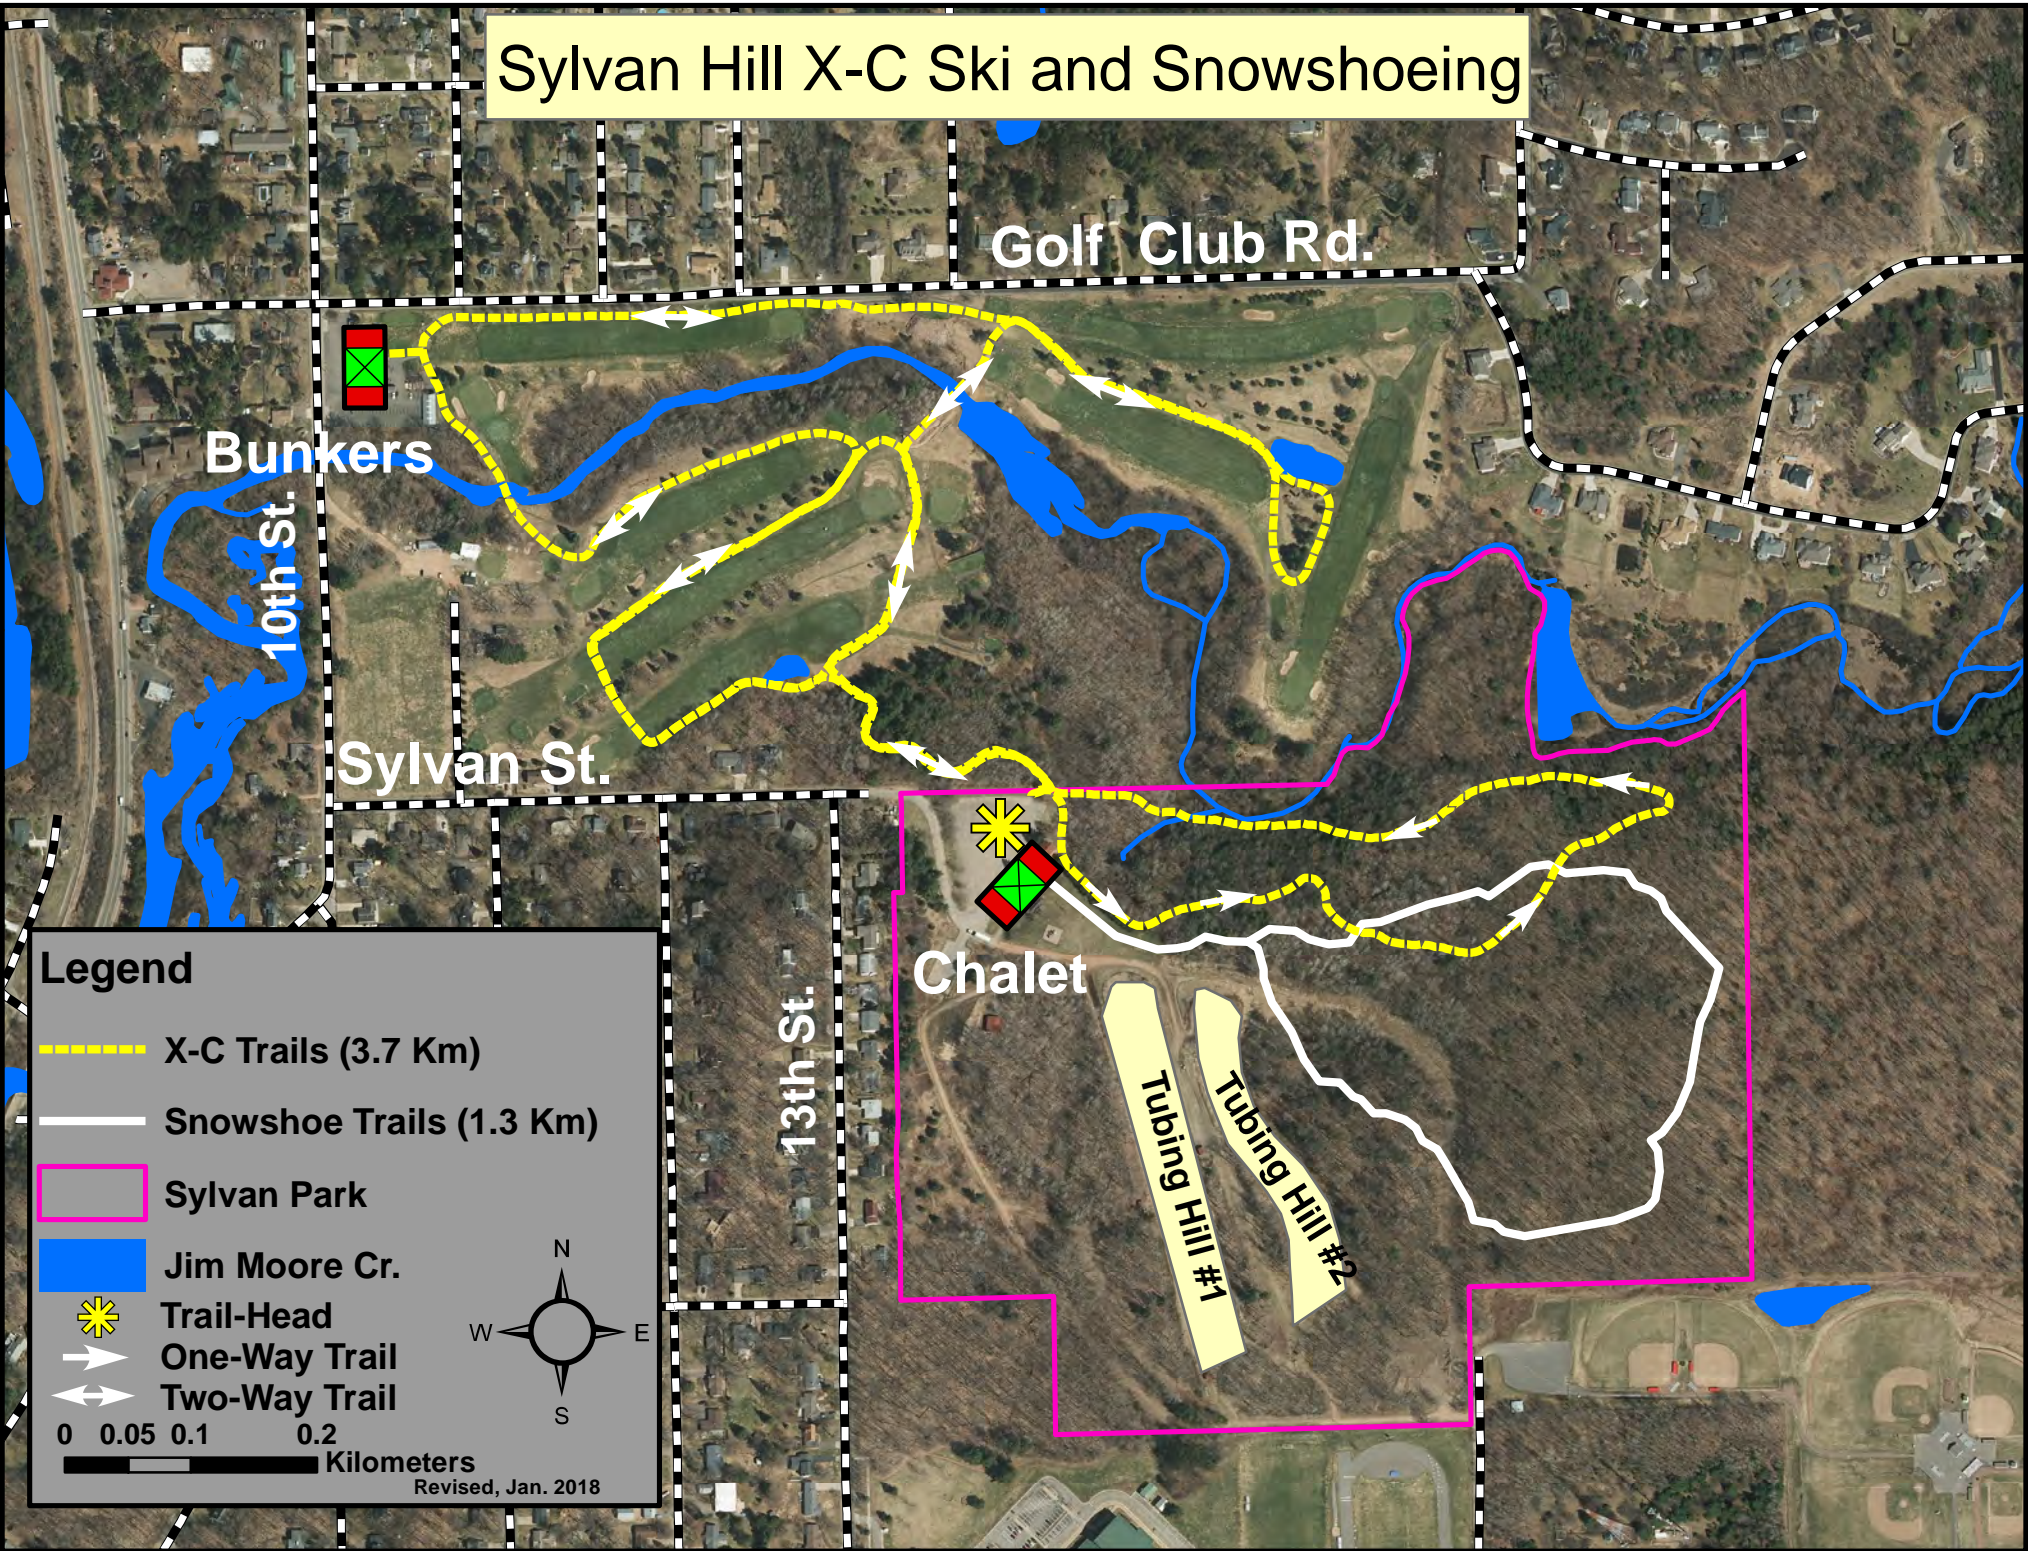

Sylvan Hill X-C Ski and Snowshoeing

Golf Club Rd.

Bunkers

10th St.

Sylvan St.

13th St.

Chalet

Tubing Hill #1

Tubing Hill #2

Legend

- X-C Trails (3.7 Km)
- Snowshoe Trails (1.3 Km)
- Sylvan Park
- Jim Moore Cr.
- Trail-Head
- One-Way Trail
- Two-Way Trail

Revised, Jan. 2018