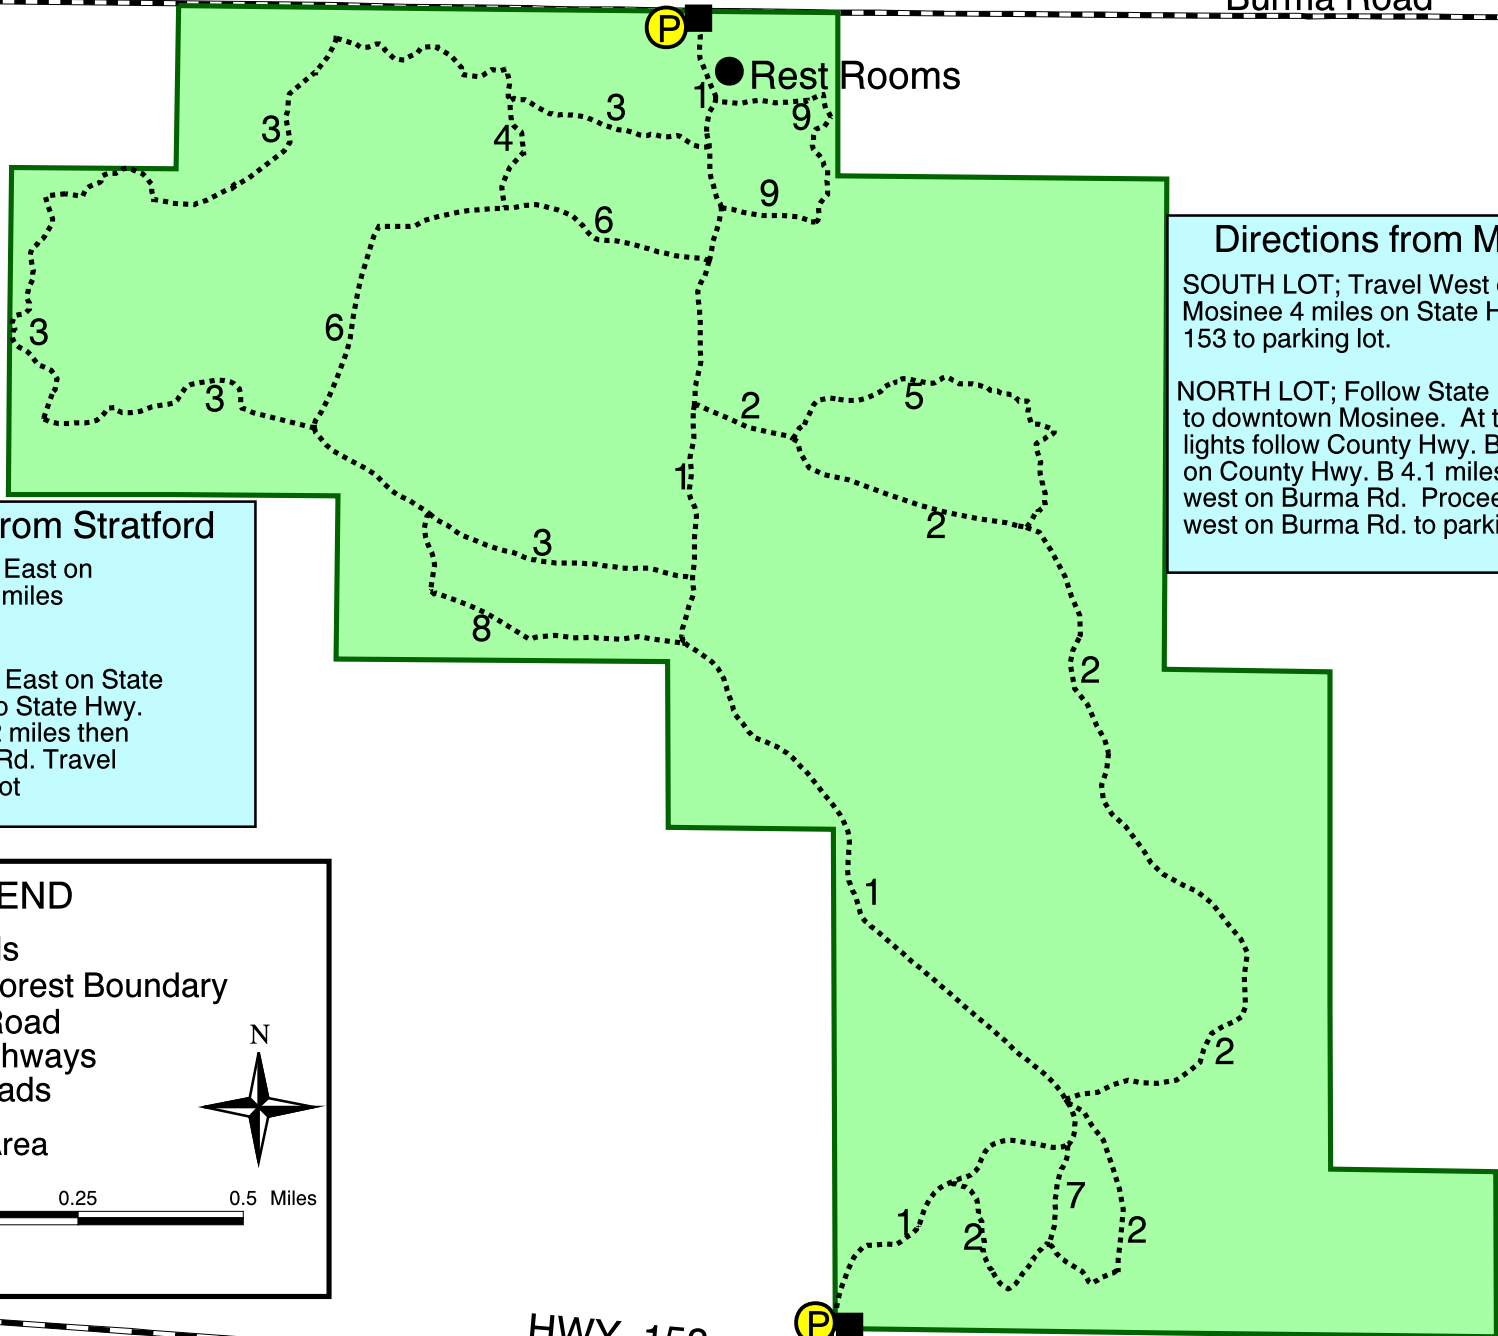

BURMA ROAD FOREST UNIT ATV TRAILS

Burma Road

Directions from Mosinee

SOUTH LOT; Travel West of Mosinee 4 miles on State Hwy. 153 to parking lot.

NORTH LOT; Follow State Hwy. 153 to downtown Mosinee. At the stop lights follow County Hwy. B. Travel on County Hwy. B 4.1 miles and turn west on Burma Rd. Proceed 2.4 miles west on Burma Rd. to parking lot.

Directions from Stratford

SOUTH LOT; Travel East on State Hwy. 153 12.6 miles to parking lot.

NORTH LOT; Travel East on State Hwy. 153, 11 miles to State Hwy. 107. Turn north go 2 miles then turn east on Burma Rd. Travel 1.6 miles to parking lot

LEGEND

-  ATV Trails
-  County Forest Boundary
-  Access Road
-  State Highways
-  Town Roads
-  Parking Area

0.25 0 0.25 0.5 Miles

6/3/03

HWY. 153

HWY. 107